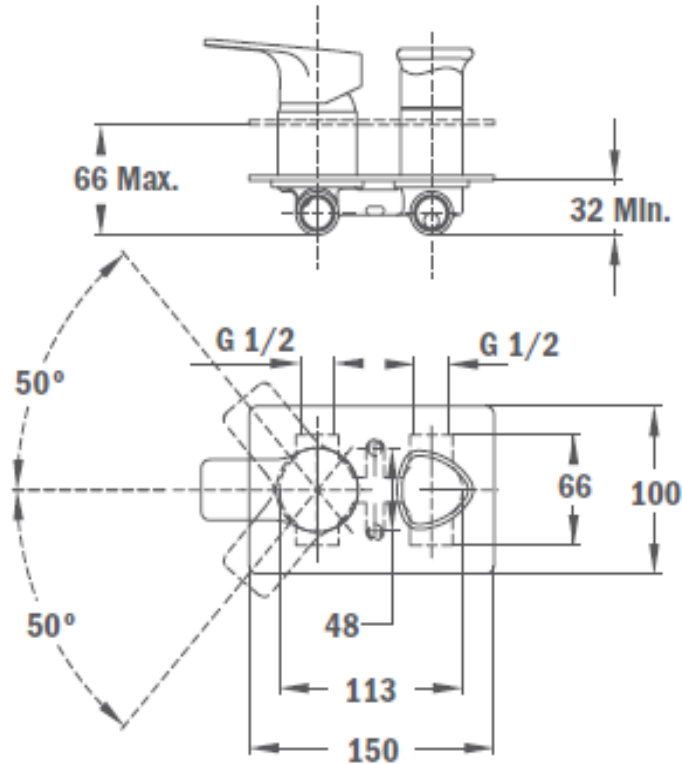

SPECIFICATION SHEET - sanitary faucets

BRAND:		Product Photo:
ORIGIN:	China	
SERIES:	MANACOR	
PRODUCT DESCRIPTION:	Concealed Bath / Shower mixer without shower set ultraslim plate	
MODEL No.	84.171.1200	
FINISH/COLOUR:	chrome-plated	
DIMENSIONS:	100 x 150mm	
OPTIONAL MATCHING PARTS:		

Technical Informations:

REMINDER:	Pipe flushing must be done before faucets are installed. Failure to do so voids the warranty. Do not use cleaners containing abrasive cleansers, ammonia, bleach, acids, waxes, alcohol, solvents or other products not recommended for chrome. All information is for reference only, installation shall always be based on the actual product delivered.