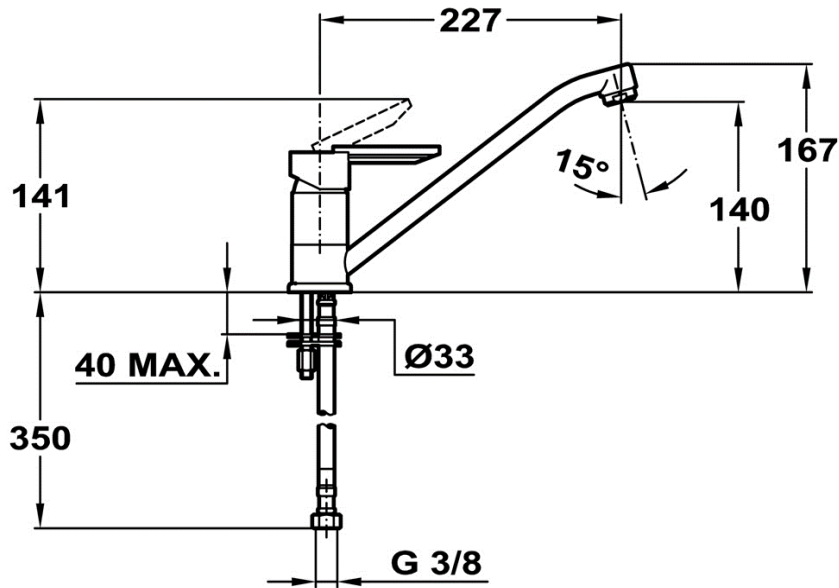

SPECIFICATION SHEET - sanitary faucets

BRAND:		Product Photo:
ORIGIN:	China	
SERIES:	MF2	
PRODUCT DESCRIPTION:	Single lever kitchen/sink mixer, with: Swivel spout Anti-scale aerator	
MODEL No.	81.913.12	
FINISH/COLOUR:	Chrome-plated	
DIMENSIONS:	167mm height 227mm spout projection	
OPTIONAL MATCHING PARTS:	2x angle valve 1/2"x3/8"	

Technical Informations:

REMINDER:	Pipe flushing must be done before faucets are installed. Failure to do so voids the warranty. Do not use cleaners containing abrasive cleansers, ammonia, bleach, acids, waxes, alcohol, solvents or other products not recommended for chrome. All information is for reference only, installation shall always be based on the actual product delivered.