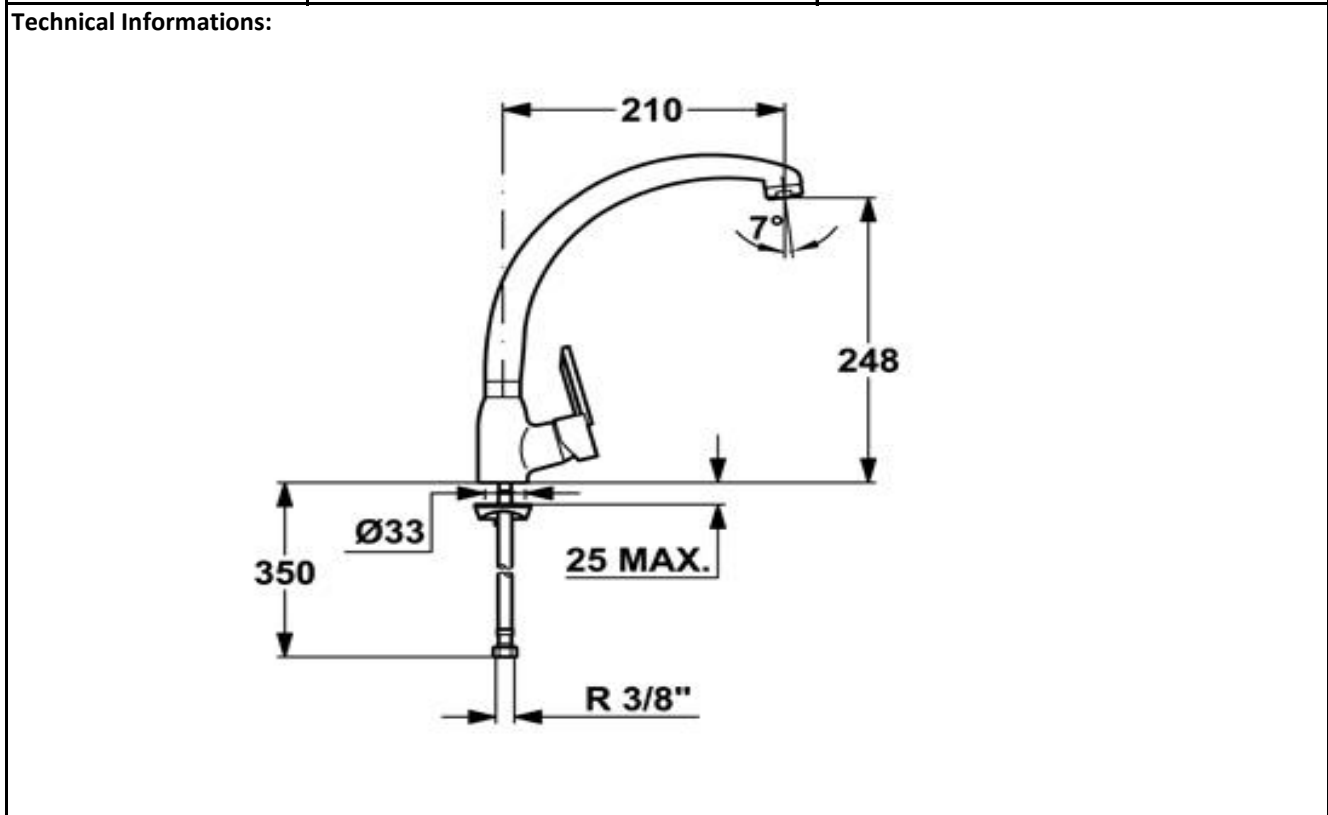

SPECIFICATION SHEET - sanitary faucets

BRAND:		Product Photo: 
ORIGIN:	China	
SERIES:	MF2	
PRODUCT DESCRIPTION:	MF2 FORUM Single lever sink mixer w/ flexible hose	
MODEL No.	81.912.12	
FINISH/COLOUR:	chrome-plated	
DIMENSIONS:		
OPTIONAL MATCHING PARTS:	C406281SD Albertoni angle valve ½ x 3/8 No nut	