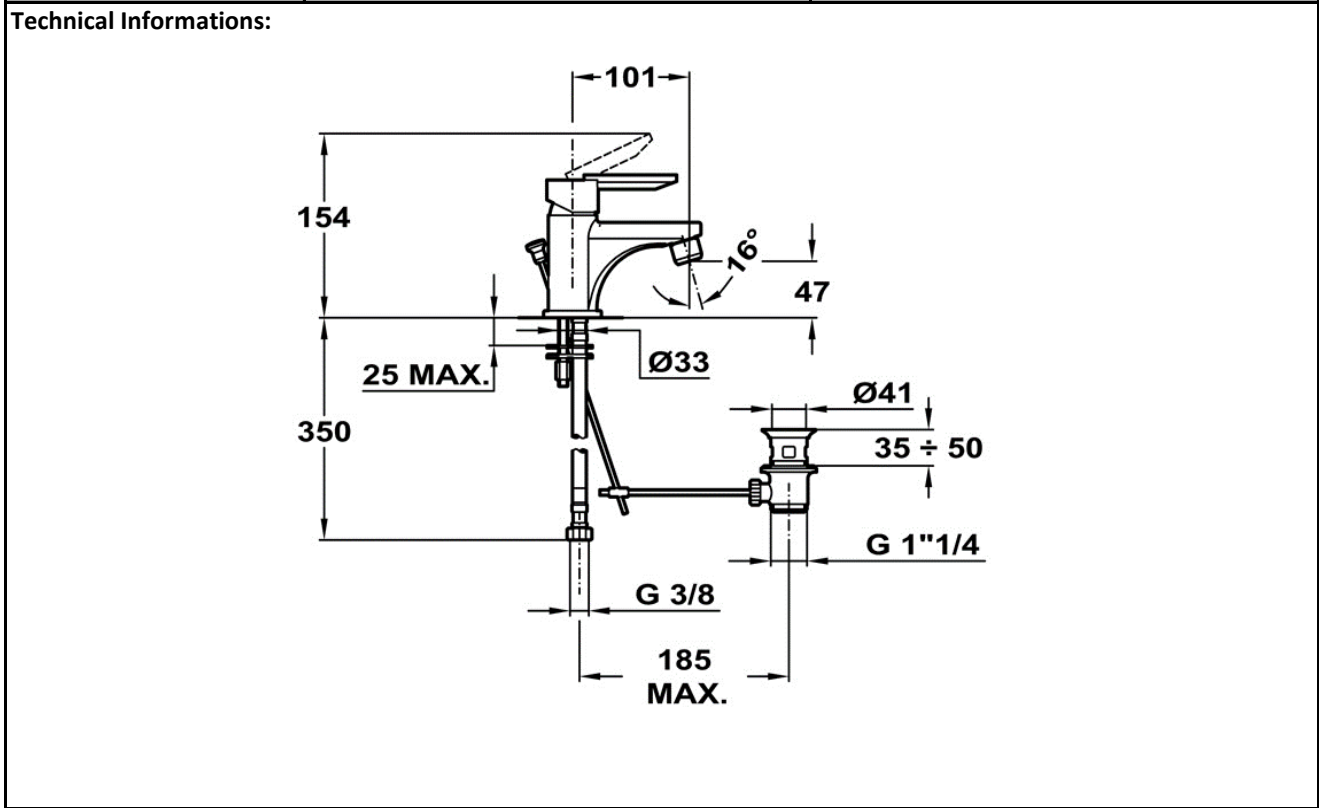

SPECIFICATION SHEET - sanitary faucets

BRAND:		Product Photo: 
ORIGIN:	China	
SERIES:	MF2	
PRODUCT DESCRIPTION:	Single lever basin Mixer, with: plastic pop-up waste Operation pressure 1~5 bar (14~73 psi)	
MODEL No.	81.345.12	
FINISH/COLOUR:	Chrome-plated	
DIMENSIONS:	101mm spout projection	
OPTIONAL MATCHING PARTS:	2x angle valve 1/2"x3/8" P-trap or bottle trap for basin 1 1/4"	