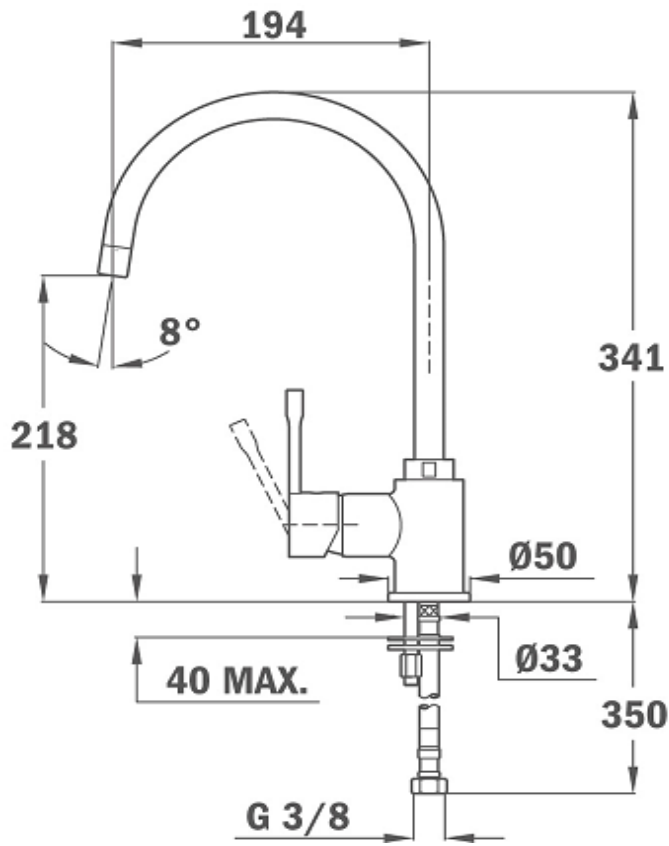

SPECIFICATION SHEET - kitchen/sink mixer

BRAND:		Product Photo:
ORIGIN:	China	
SERIES:	ALAIOR	
PRODUCT DESCRIPTION:	Single lever kitchen/sink mixer, with: Swivel spout Anti-scale aerator Flexible inlet pipes connections 3/8"	
MODEL No.	55.995.0200	
FINISH/COLOUR:	Chrome-plated	
DIMENSIONS:		
OPTIONAL MATCHING PARTS:	2x angle valve 1/2"x3/8"	

Technical Informations:

REMINDER: Pipe flushing must be done before faucets are installed. Failure to do so voids the warranty.
Do not use cleaners containing abrasive cleansers, ammonia, bleach, acids, waxes, alcohol, solvents or other products not recommended for chrome.
All information is for reference only, installation shall always be based on the actual product delivered.