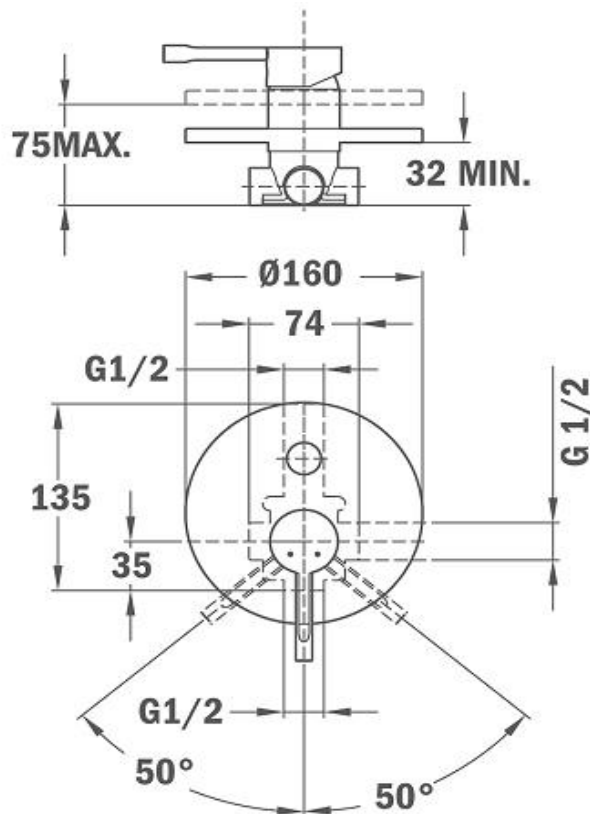

SPECIFICATION SHEET - sanitary faucets

BRAND:		Product Photo:
ORIGIN:	China	
SERIES:	ALAIOR	
PRODUCT DESCRIPTION:	Concealed bath/shower mixer, with Without shower set Concealed part 40mm cartridge included Operation pressure 1~5 bar (14~73 psi)	
MODEL No.	55.171.0200	
FINISH/COLOUR:		
DIMENSIONS:		
OPTIONAL MATCHING PARTS:	handshower, overhead shower, or bath spout	

Technical Informations:

REMINDER:	Pipe flushing must be done before faucets are installed. Failure to do so voids the warranty. Do not use cleaners containing abrasive cleansers, ammonia, bleach, acids, waxes, alcohol, solvents or other products not recommended for chrome. All information is for reference only, installation shall always be based on the actual product delivered.