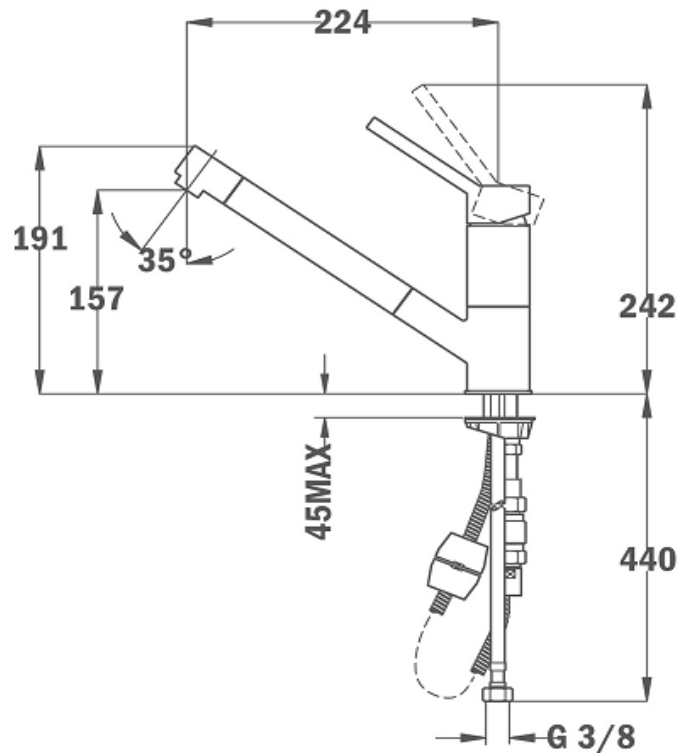

SPECIFICATION SHEET - kitchen/sink mixer

BRAND:		Product Photo:
ORIGIN:	China	
SERIES:	AURA	
PRODUCT DESCRIPTION:	Single lever kitchen/sink mixer, with: Swivel spout Pull-out shower with 1 function New extra resistance flexible hose Anti-scale aerator Flexible inlet pipes connections $\frac{3}{8}$"	
MODEL No.	50.978.0200	
FINISH/COLOUR:	Chrome-plated	
DIMENSIONS:		
OPTIONAL MATCHING PARTS:	2x angle valve $\frac{1}{2}$"x$\frac{3}{8}$"	

Technical Informations:

REMINDER:	Pipe flushing must be done before faucets are installed. Failure to do so voids the warranty. Do not use cleaners containing abrasive cleansers, ammonia, bleach, acids, waxes, alcohol, solvents or other products not recommended for chrome. All information is for reference only, installation shall always be based on the actual product delivered.