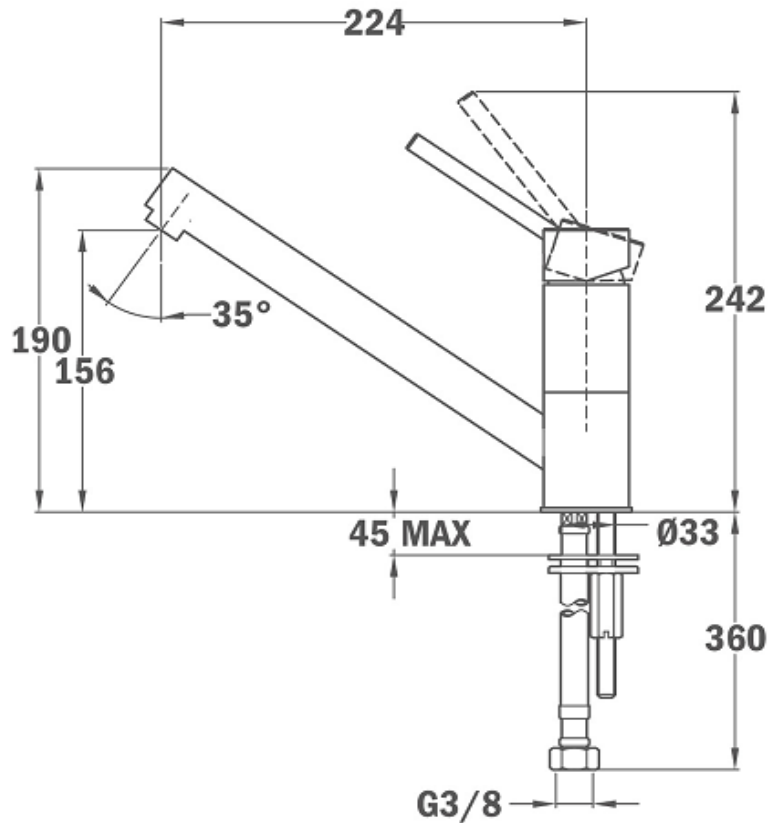

SPECIFICATION SHEET - kitchen/sink mixer

BRAND:		Product Photo:
ORIGIN:	China	
SERIES:	AURA	
PRODUCT DESCRIPTION:	Single lever kitchen/sink mixer, with: Swivel spout Anti-scale aerator Flexible inlet pipes connections $\frac{3}{8}$"	
MODEL No.	50.913.0200	
FINISH/COLOUR:	Chrome-plated	
DIMENSIONS:		
OPTIONAL MATCHING PARTS:	2x angle valve $\frac{1}{2}$"x$\frac{3}{8}$"	

Technical Informations:

REMINDER:	Pipe flushing must be done before faucets are installed. Failure to do so voids the warranty. Do not use cleaners containing abrasive cleansers, ammonia, bleach, acids, waxes, alcohol, solvents or other products not recommended for chrome. All information is for reference only, installation shall always be based on the actual product delivered.