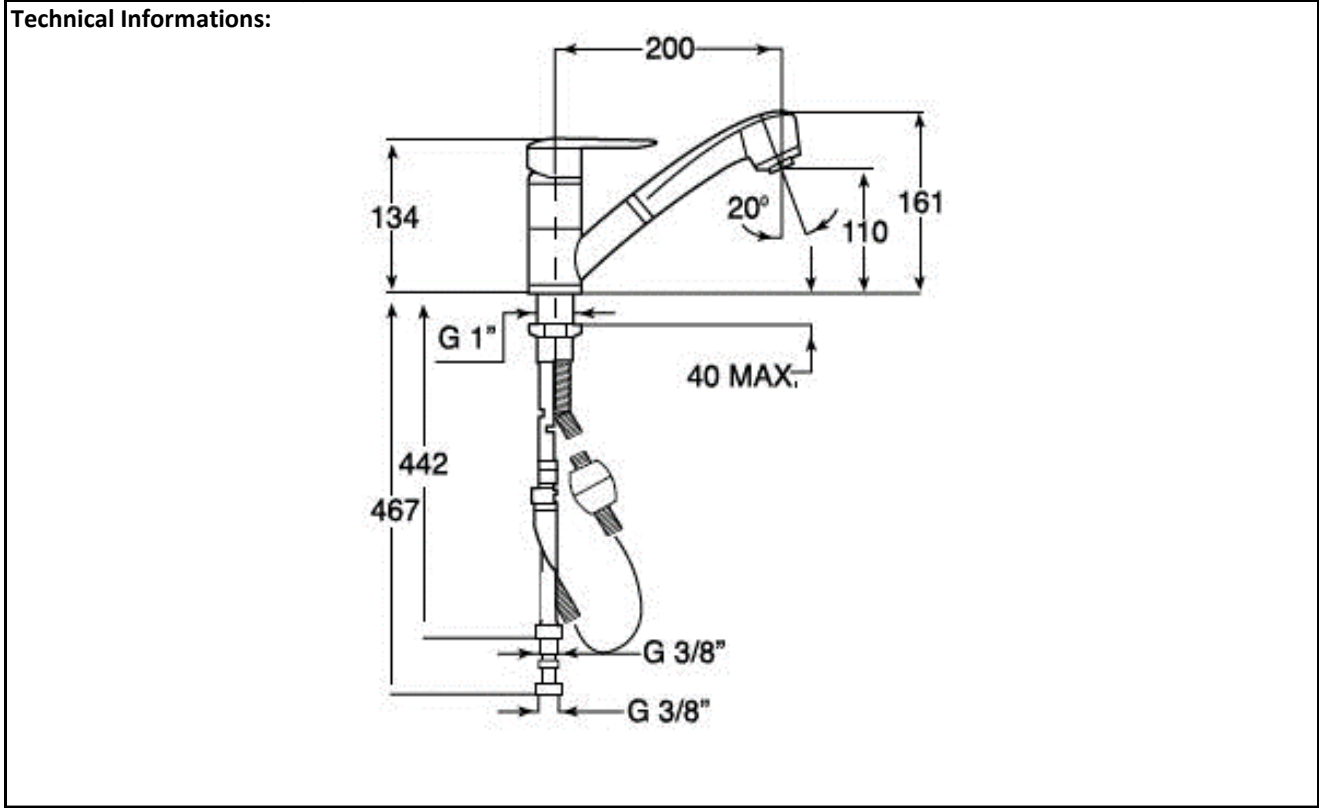

SPECIFICATION SHEET - sanitary faucets

| | | |
|---------------------------------|---|---|
| BRAND: |  | Product Photo:  |
| ORIGIN: | China | |
| SERIES: | MONT | |
| PRODUCT DESCRIPTION: | Single lever kitchen/sink mixer with pull-out spray, with: Swivel spout Pull-out shower with 2 functions Anti-scale aerator Flexible inlet pipes connections 3/8" | |
| MODEL No. | 42.978.02 | |
| FINISH/COLOUR: | chrome-plated | |
| DIMENSIONS: | 161mm height 200mm spout projection | |
| OPTIONAL MATCHING PARTS: | 2x angle valve 1/2"x3/8" | |