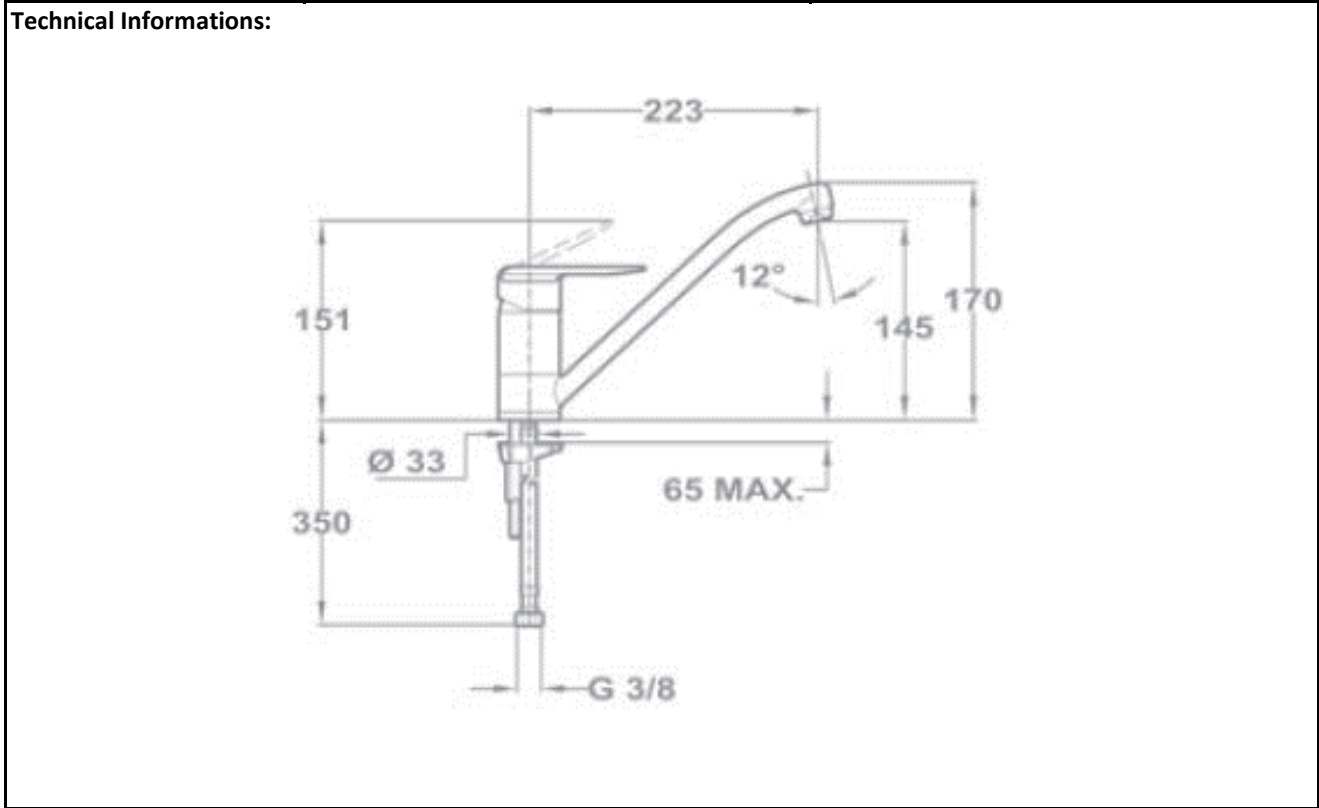

SPECIFICATION SHEET - sanitary faucets

BRAND:		Product Photo: 
ORIGIN:	China	
SERIES:	MONT	
PRODUCT DESCRIPTION:	Single lever kitchen/sink mixer, with: Swivel spout Anti-scale aerator Flexible inlet pipes connections 3/8"	
MODEL No.	42.913.02	
FINISH/COLOUR:	chrome-plated	
DIMENSIONS:	170mm height 223mm spout projection	
OPTIONAL MATCHING PARTS:	2x angle valve 1/2"x3/8"	