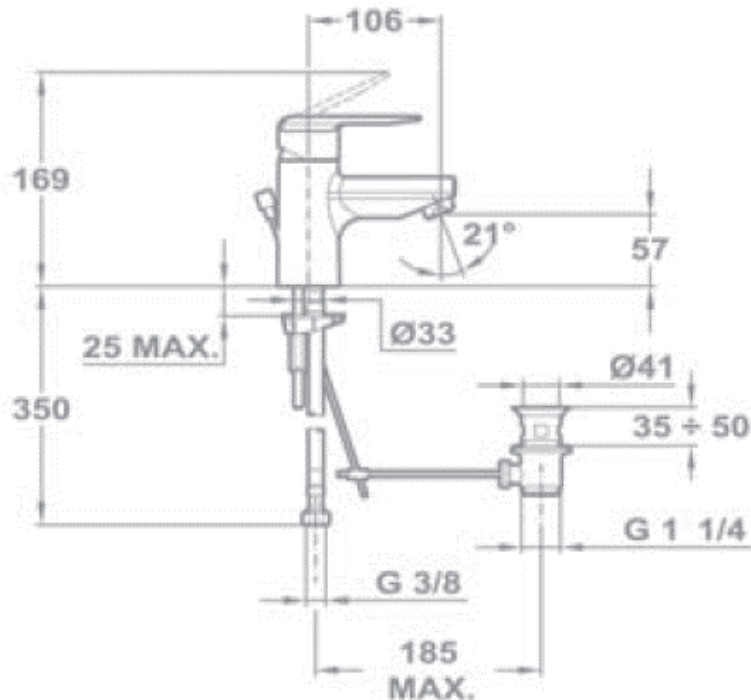

SPECIFICATION SHEET - sanitary faucets

BRAND:		Product Photo:
ORIGIN:	China	
SERIES:	MONT	
PRODUCT DESCRIPTION:	Single lever basin Mixer with: Automatic metal pop-up waste 3/8" fl exible inlet pipes Anti-scale areator Operation pressure 1~5 bar (14~73 psi)	
MODEL No.	42.342.02	
FINISH/COLOUR:	Chrome-plated	
DIMENSIONS:	106mm spout projection	
OPTIONAL MATCHING PARTS:	2x angle valve 1/2"x3/8" P-trap or bottle trap for basin 1 1/4"	

Technical Informations:

REMINDER:	Pipe flushing must be done before faucets are installed. Failure to do so voids the warranty. Do not use cleaners containing abrasive cleansers, ammonia, bleach, acids, waxes, alcohol, solvents or other products not recommended for chrome. All information is for reference only, installation shall always be based on the actual product delivered.