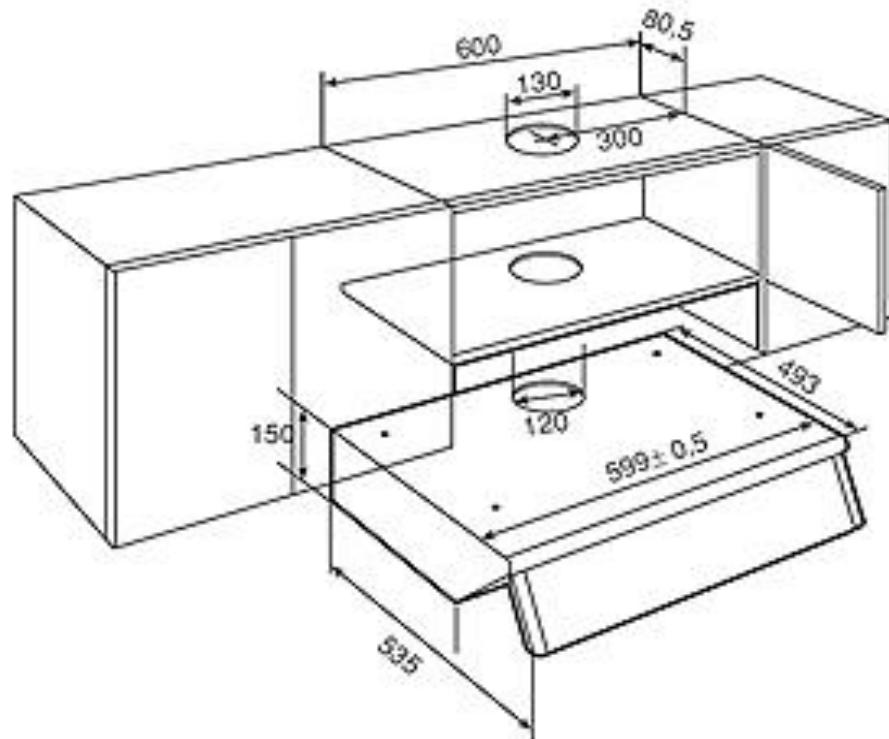

SPECIFICATION SHEET - appliances

BRAND:		Product Photo:
ORIGIN:	Spain	
SERIES:	Traditional hood	
PRODUCT DESCRIPTION:	CLASSIC HOOD TUB.60.INOX, with: Mechanical slider 3 speeds with cap 104~149 m³/h Free outlet : 275 m³/h	
MODEL No.	4040.2059	
FINISH/COLOUR:	INOX STEEL	
DIMENSIONS:	600 x 493 mm	
OPTIONAL MATCHING PARTS:		

Technical Informations:
Voltage: 220V / 50~60 Hz
Power: 170 W
Phase: single+grounding

REMINDER:	Do not use cleaners containing abrasive cleansers, ammonia, bleach, acids, waxes, alcohol, solvents or other products not recommended for chrome.
	All information is for reference only, installation shall always be based on the actual product delivered.