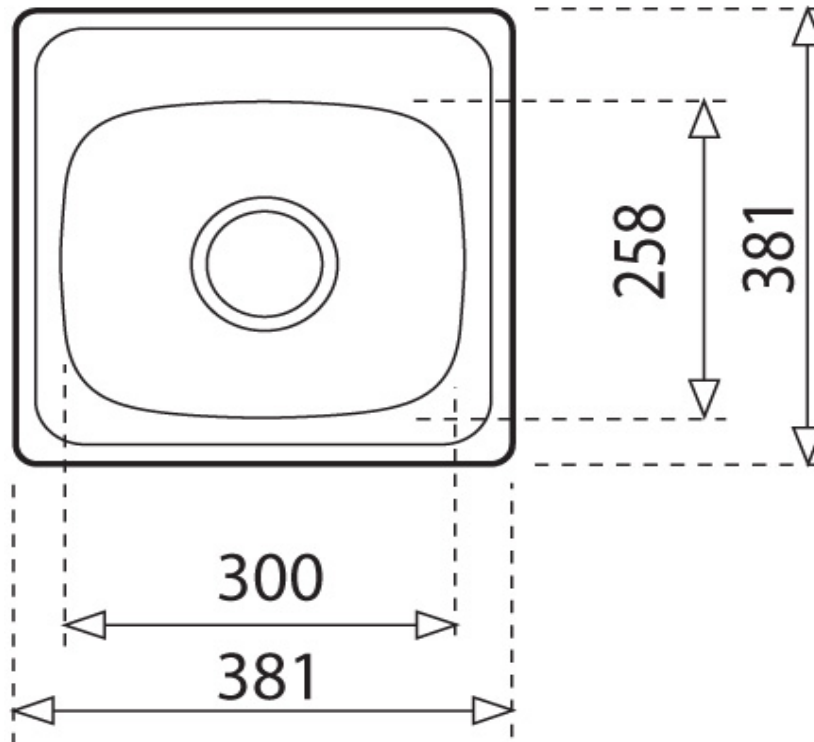

SPECIFICATION SHEET - kitchen sinks

BRAND:		Product Photo:
ORIGIN:	Mexico	
SERIES:	America	
PRODUCT DESCRIPTION:	Stainless Steel Inset kitchen sink, 15.15.1B with: single bowl sizes: 300 x 258 x 153 mm one tap hole	
MODEL No.	4013.6010	
FINISH/COLOUR:	Polished	
DIMENSIONS:	Overall (w x h):381 x 381 mm (15" x 15")	
OPTIONAL MATCHING PARTS:	A1 Waste basket strainer 3½" PA Single sink bottle trap 1½"	

Technical Informations:

REMINDER:	Do not use cleaners containing abrasive cleansers, ammonia, bleach, acids, waxes, alcohol, solvents or other products not recommended for chrome.
	All information is for reference only, installation shall always be based on the actual product delivered.