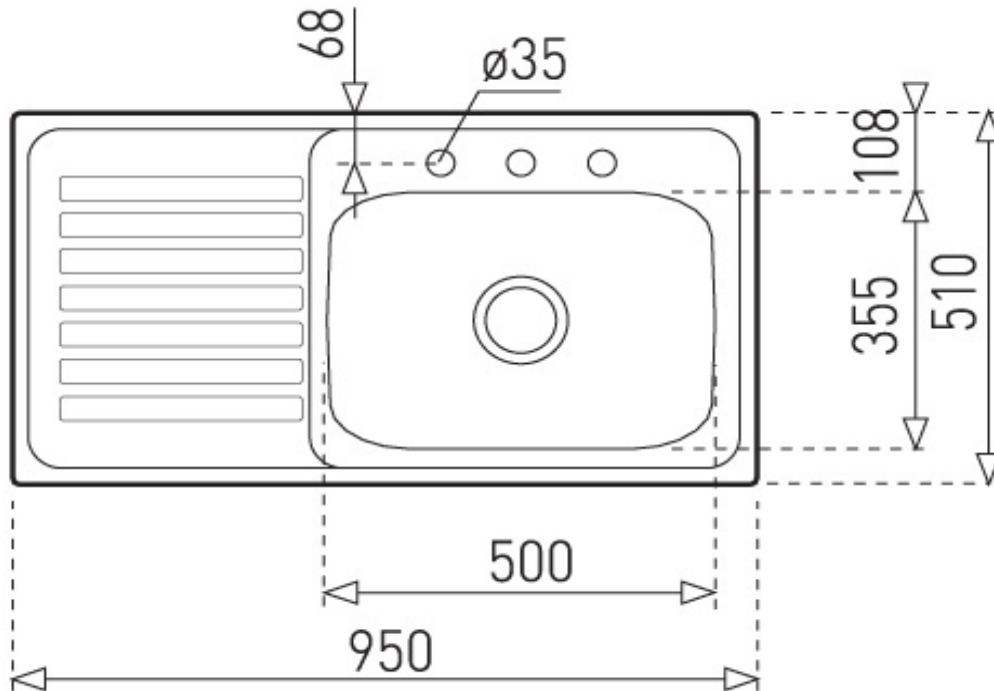

SPECIFICATION SHEET - appliances

BRAND:		Product Photo:
ORIGIN:	Spain	
SERIES:	Universal	
PRODUCT DESCRIPTION:	Stainless Steel Inset kitchen sink, 950.510.1B.LD.4H with: single bowl size: 500 x 340 x 150 mm left drainboard, 4 tap holes dia. of waste hole: $\varnothing 3\frac{1}{2}$"	
MODEL No.	4013.6009	
FINISH/COLOUR:	Polished	
DIMENSIONS:	Overall (w x h): 950 x 510 (37 1/2' x 19 8/9")	
OPTIONAL MATCHING PARTS:	A1 Waste basket strainer 3 1/2" PA Single sink bottle trap 1 1/2"	

Technical Informations:

REMINDER:	Do not use cleaners containing abrasive cleansers, ammonia, bleach, acids, waxes, alcohol, solvents or other products not recommended for chrome.
	All information is for reference only, installation shall always be based on the actual product delivered.