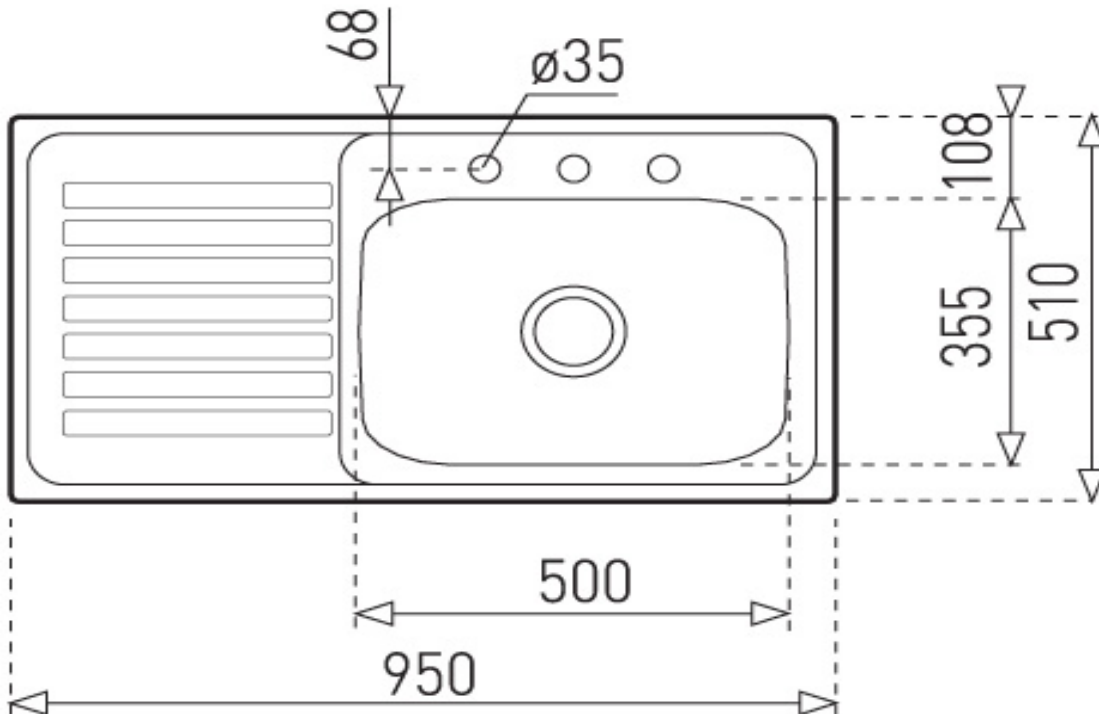

SPECIFICATION SHEET - appliances

BRAND:		Product Photo:
ORIGIN:	Spain	
SERIES:	Universal	
PRODUCT DESCRIPTION:	Stainless Steel Inset kitchen sink, 950.510.1B.RD.1H with: single bowl size: 500 x 340 x 150 mm overflow, right drainboard, 1 tap hole dia. of waste hole: $\varnothing 3\frac{1}{2}$"	
MODEL No.	4013.6006 OF	
FINISH/COLOUR:	Polished	
DIMENSIONS:	Overall (w x h): 950 x 510 (37 1/2' x 19 8/9")	
OPTIONAL MATCHING PARTS:	A3A Waste basket strainer 3 1/2" with Overflow PA Single sink bottle trap 1 1/2"	

Technical Informations:

REMINDER:	Do not use cleaners containing abrasive cleansers, ammonia, bleach, acids, waxes, alcohol, solvents or other products not recommended for chrome.
	All information is for reference only, installation shall always be based on the actual product delivered.