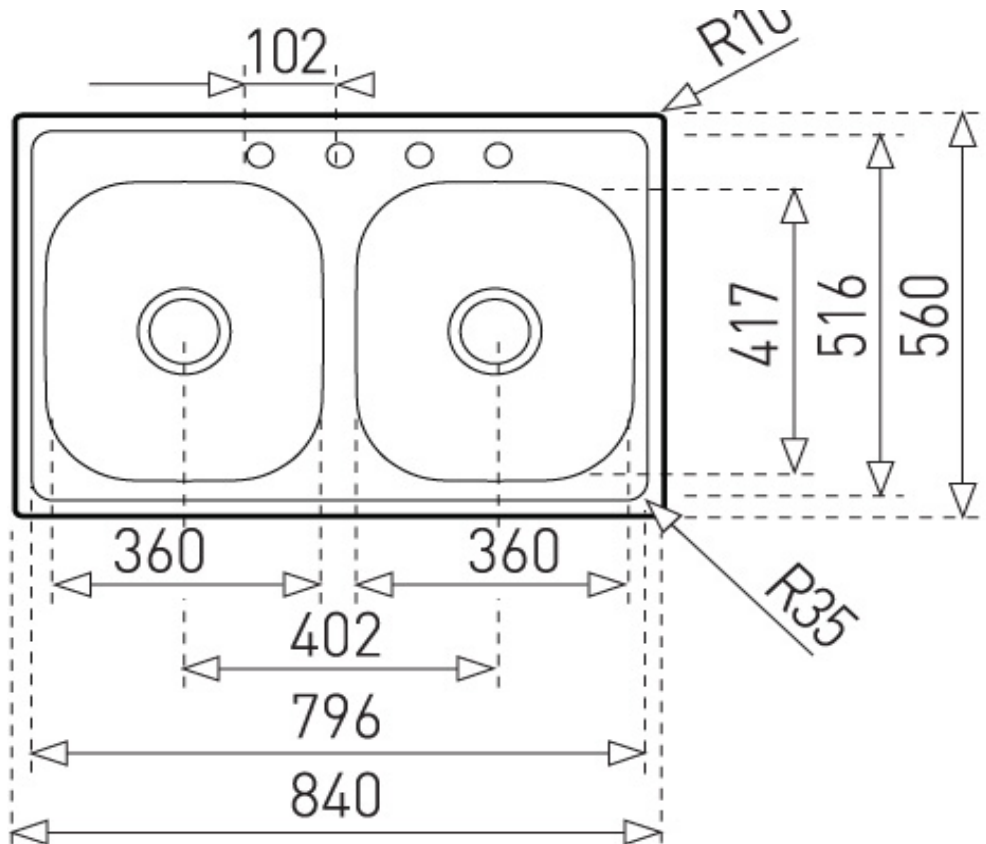

SPECIFICATION SHEET - kitchen sinks

BRAND:		Product Photo:
ORIGIN:	Mexico	
SERIES:	America	
PRODUCT DESCRIPTION:	Stainless Steel Inset kitchen sink, 33.22.2B.4H with: single bowl size: 360 x 417 x 178 mm four tap holes	
MODEL No.	4013.6004	
FINISH/COLOUR:	Polished	
DIMENSIONS:	Overall (w x h): 840 x 560 mm (33" x 22")	
OPTIONAL MATCHING PARTS:	A1 Waste basket strainer 3½" PA Single sink bottle trap 1½"	

Technical Informations:

REMINDER: Do not use cleaners containing abrasive cleansers, ammonia, bleach, acids, waxes, alcohol, solvents or other products not recommended for chrome.
All information is for reference only, installation shall always be based on the actual product delivered.