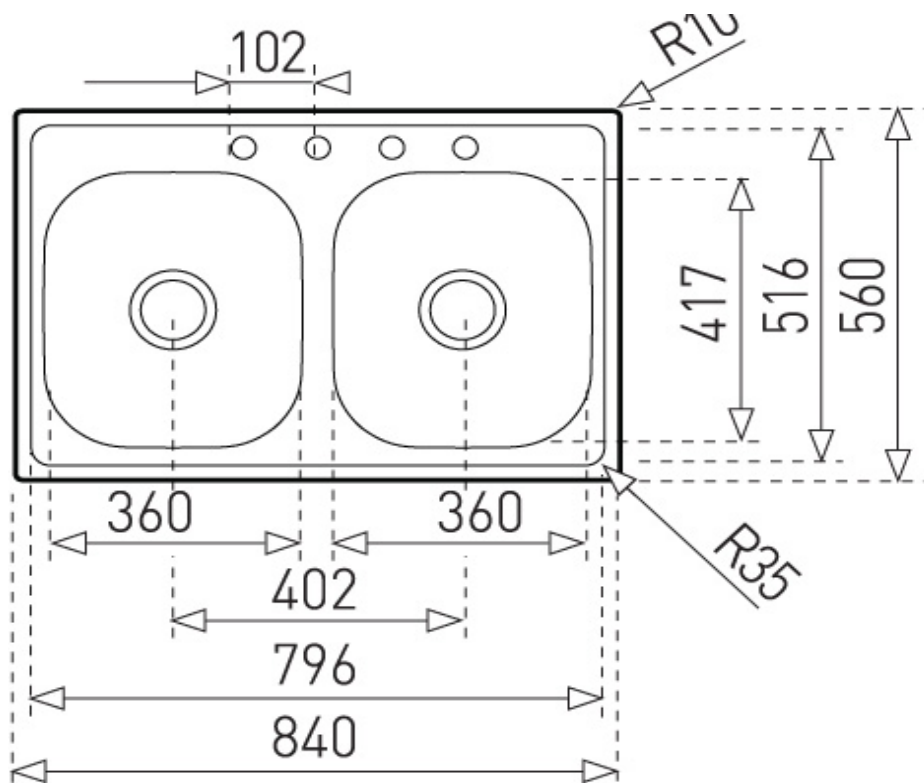

SPECIFICATION SHEET - kitchen sinks

BRAND:		Product Photo:
ORIGIN:	Mexico	
SERIES:	America	
PRODUCT DESCRIPTION:	Stainless Steel Inset kitchen sink, 33.22.1H with: single bowl sizes: 360 x 417 x 178 mm one tap hole	
MODEL No.	4013.6003	
FINISH/COLOUR:	Polished	
DIMENSIONS:	Overall (w x h): 840 x 560 mm (33" x 22")	
OPTIONAL MATCHING PARTS:	A1 Waste basket strainer 3½" PA Single sink bottle trap 1½"	

Technical Informations:

REMINDER: Do not use cleaners containing abrasive cleansers, ammonia, bleach, acids, waxes, alcohol, solvents or other products not recommended for chrome.
All information is for reference only, installation shall always be based on the actual product delivered.