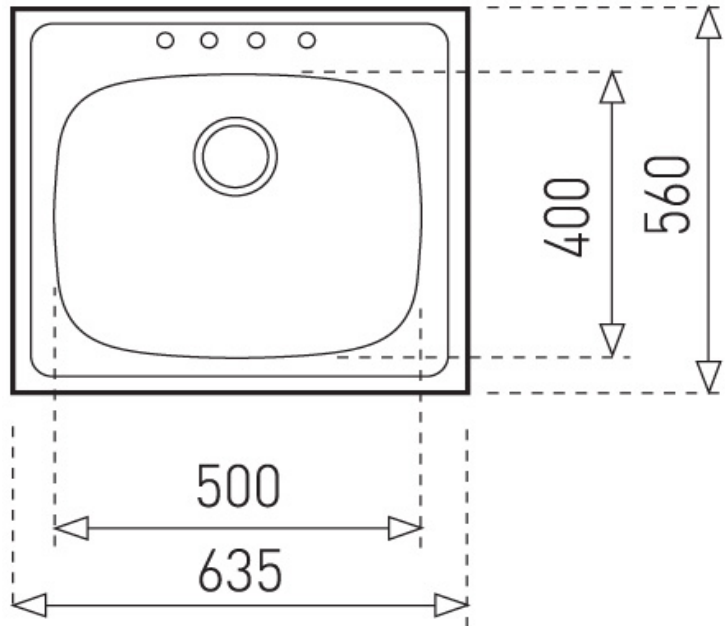

SPECIFICATION SHEET - kitchen sinks

BRAND:		Product Photo:
ORIGIN:	Mexico	
SERIES:	America	
PRODUCT DESCRIPTION:	Stainless Steel Inset kitchen sink, 25.22.1B.4H, with: single bowl sizes: 500x400x178mm 4 tap holes dia. of waste hole: Ø3½"	
MODEL No.	4013.6002	
FINISH/COLOUR:	Polished	
DIMENSIONS:	Overall (w x h): 635 x 560 mm (25" x 22")	
OPTIONAL MATCHING PARTS:	A1 Waste basket strainer 3½" PA Single sink bottle trap 1½"	

Technical Informations:

REMINDER:	Do not use cleaners containing abrasive cleansers, ammonia, bleach, acids, waxes, alcohol, solvents or other products not recommended for chrome. All information is for reference only, installation shall always be based on the actual product delivered.