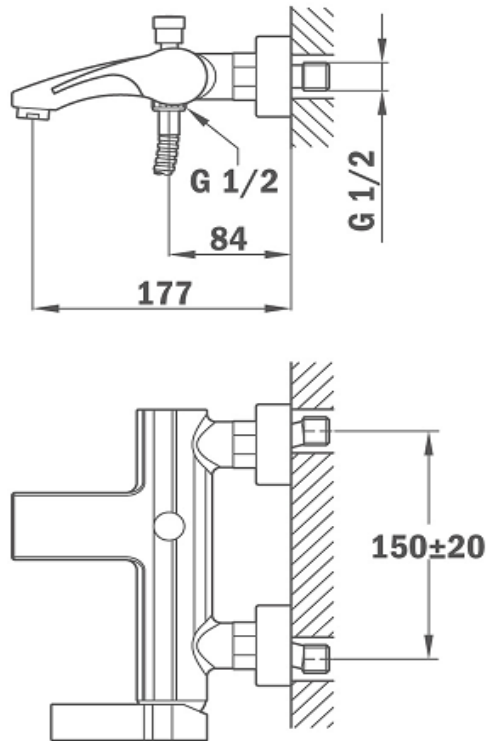

SPECIFICATION SHEET - sanitary faucets

BRAND:		Product Photo:
ORIGIN:	China	
SERIES:	VITA	
PRODUCT DESCRIPTION:	Wall mounted exposed Bath/shower mixer, with: Avant shower set with wall support & flexible shower hose 1.5m With noise reducers Anti-scale aerator Operation pressure 1~5 bar (14~73 psi)	
MODEL No.	24.122.0200	
FINISH/COLOUR:	chrome-plated	
DIMENSIONS:		
OPTIONAL MATCHING PARTS:		

Technical Informations:

REMINDER:	Pipe flushing must be done before faucets are installed. Failure to do so voids the warranty. Do not use cleaners containing abrasive cleansers, ammonia, bleach, acids, waxes, alcohol, solvents or other products not recommended for chrome. All information is for reference only, installation shall always be based on the actual product delivered.