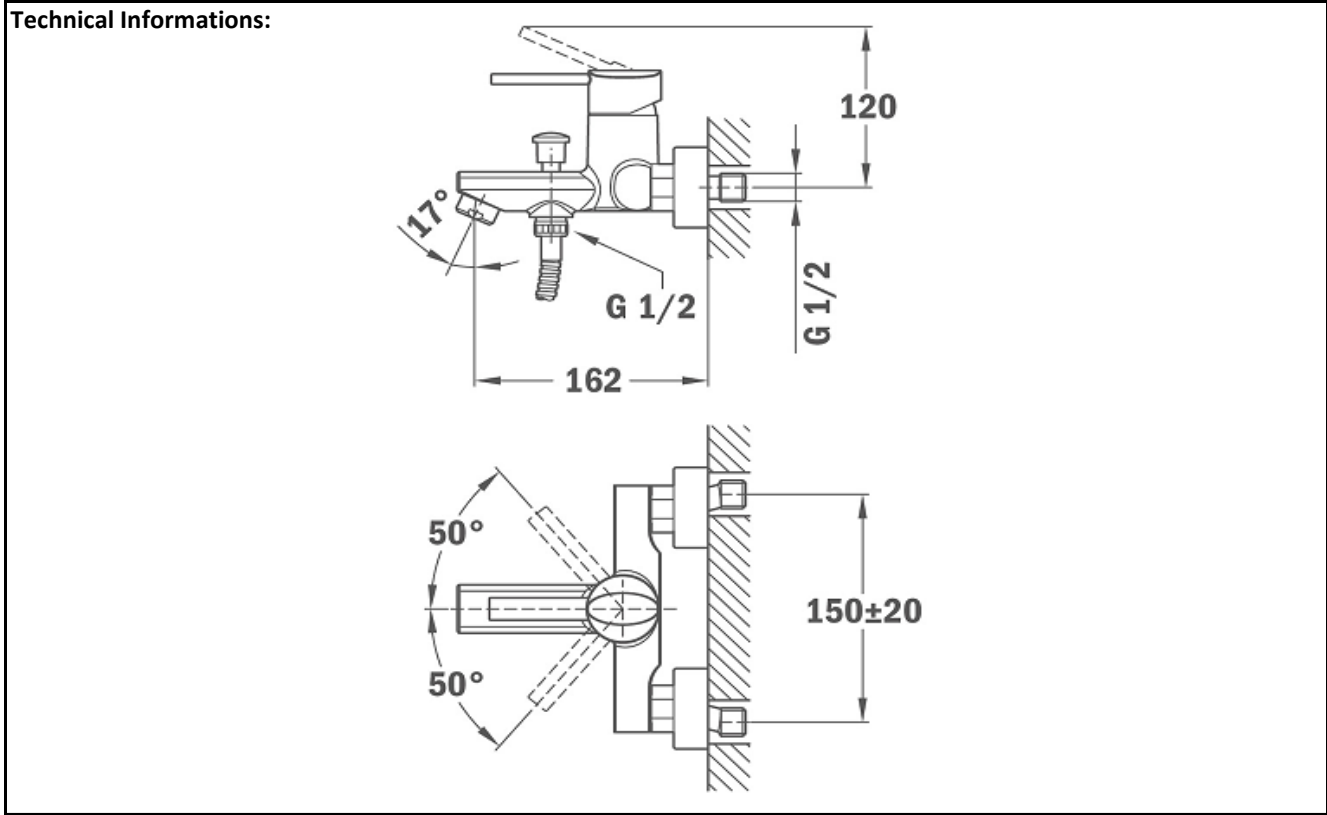

SPECIFICATION SHEET - sanitary faucets

BRAND:		Product Photo:
ORIGIN:	China	
SERIES:	ARES	
PRODUCT DESCRIPTION:	Wall mounted exposed bath/shower mixer, with: Ducal shower set Automatic diverter With noise reducers Anti-scale aerator Operation pressure 1~5 bar (14~73 psi)	
MODEL No.	23.122.0200	
FINISH/COLOUR:	chrome-plated	
DIMENSIONS:		
OPTIONAL MATCHING PARTS:		