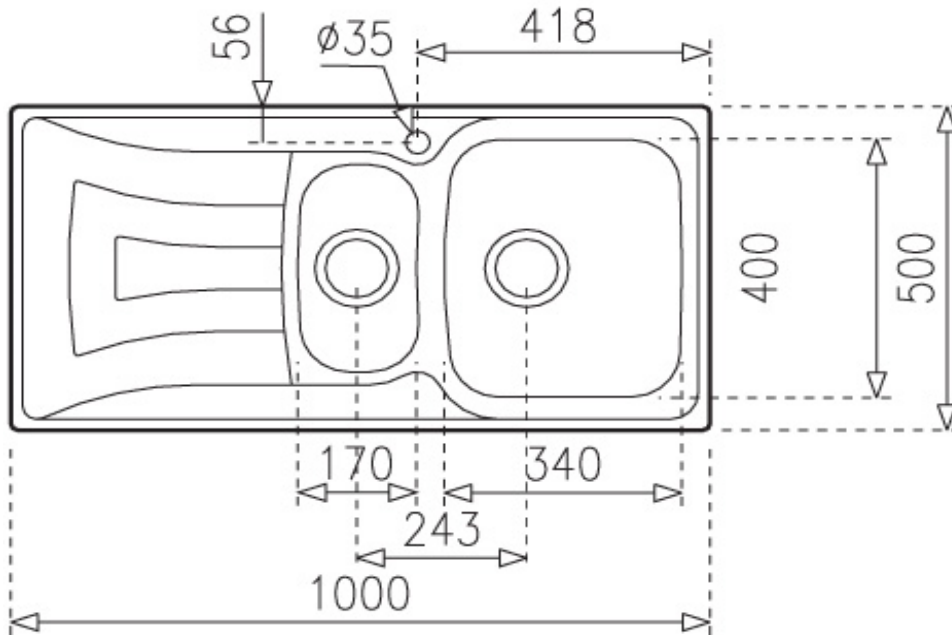

Technical Informations:

REMINDER:	Do not use cleaners containing abrasive cleansers, ammonia, bleach, acids, waxes, alcohol, solvents or other products not recommended for chrome.
	All information is for reference only, installation shall always be based on the actual product delivered.