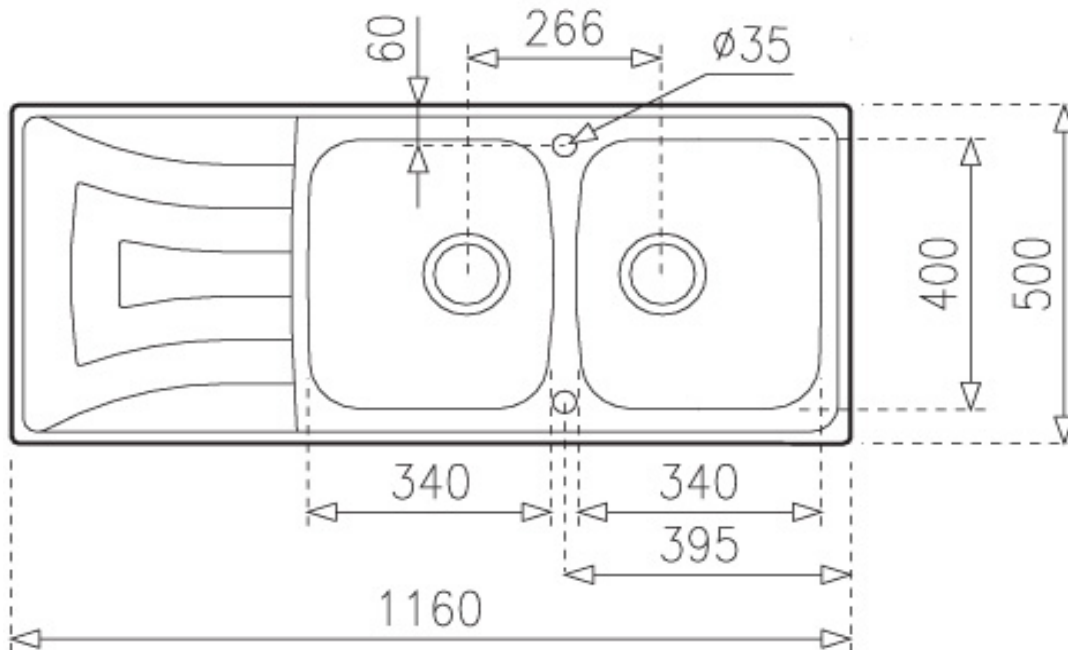

SPECIFICATION SHEET - kitchen sinks

BRAND:		Product Photo:
ORIGIN:	Spain	
SERIES:	Universo	
PRODUCT DESCRIPTION:	Stainless Steel Inset kitchen sink 2B.LD with: double bowl size: 340 x 400 x 170 mm 1 tap hole, right drainboard dia. of waste hole: $\text{Ø}3\frac{1}{2}$"	
MODEL No.	1112.0029	
FINISH/COLOUR:	Polished	
DIMENSIONS:	Overall (w x h): 1160 x 500 mm	
OPTIONAL MATCHING PARTS:	A1 Waste basket strainer $3\frac{1}{2}$" PM2 Double sink bottle trap $1\frac{1}{2}$"	

Technical Informations:

REMINDER:	Do not use cleaners containing abrasive cleansers, ammonia, bleach, acids, waxes, alcohol, solvents or other products not recommended for chrome. All information is for reference only, installation shall always be based on the actual product delivered.