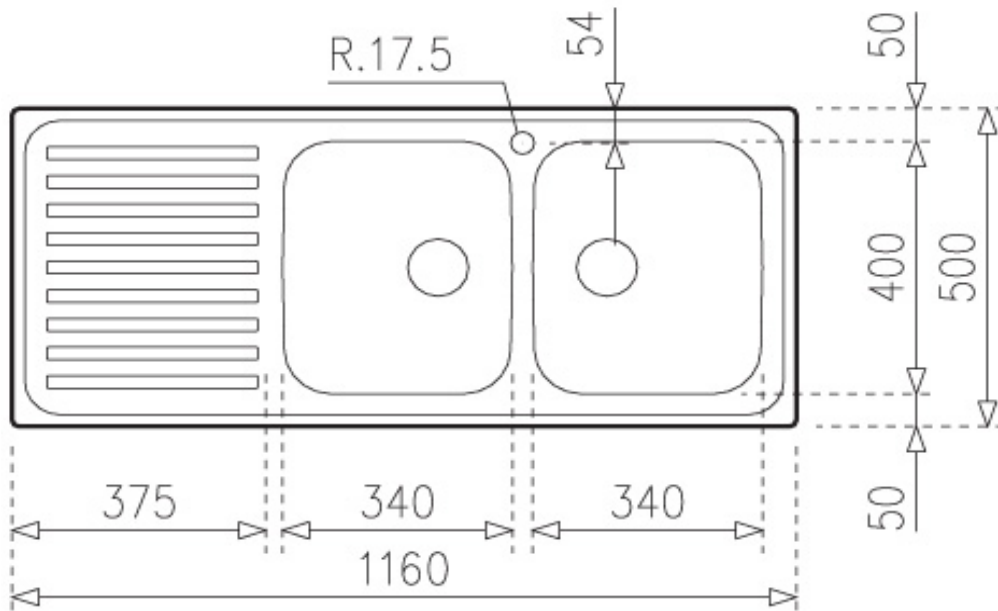

SPECIFICATION SHEET - kitchen sinks

BRAND:		Product Photo:
ORIGIN:	Spain	
SERIES:	Classic	
PRODUCT DESCRIPTION:	Stainless Steel Inset kitchen sink, 1160.500.2B.LD with: double bowl size: 340 x 400 x 193 mm, 340 x 400 x 190 mm single tap hole, right drainboard A1 waste basket stainer 3 1/2"	
MODEL No.	1111.9026	
FINISH/COLOUR:	Polished	
DIMENSIONS:	Overall (wxh): 1160 X 500 mm	
OPTIONAL MATCHING PARTS:	PM2 Double sink bottletrap 1 1/2"	

Technical Informations:

REMINDER:	Do not use cleaners containing abrasive cleansers, ammonia, bleach, acids, waxes, alcohol, solvents or other products not recommended for chrome.
	All information is for reference only, installation shall always be based on the actual product delivered.