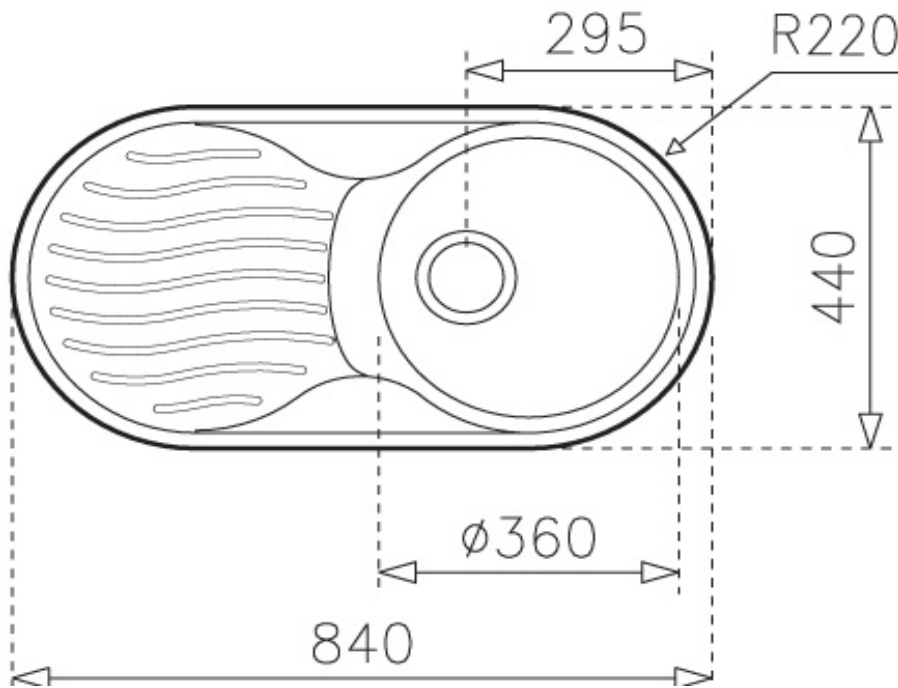

SPECIFICATION SHEET - kitchen sinks

BRAND:		Product Photo:
ORIGIN:	Spain	
SERIES:	Esfera	
PRODUCT DESCRIPTION:	Stainless Steel Inset kitchen sink, DR80.1B.LD with: single bowl size: $\varnothing$ 360 x 160 mm single tap hole, left drainboard A1 Waste basket strainer 3½"	
MODEL No.	1111.0009	
FINISH/COLOUR:	Polished	
DIMENSIONS:	Overall (wxh): 840 x 440 mm	
OPTIONAL MATCHING PARTS:	PA Single sink bottle trap 1½"	

Technical Informations:

REMINDER:	Do not use cleaners containing abrasive cleansers, ammonia, bleach, acids, waxes, alcohol, solvents or other products not recommended for chrome. All information is for reference only, installation shall always be based on the actual product delivered.