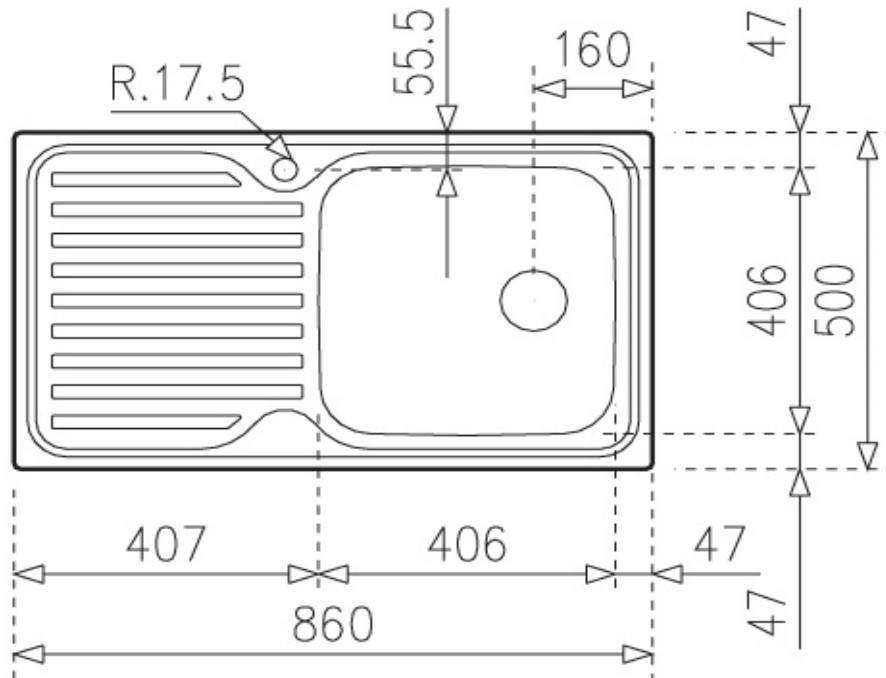

SPECIFICATION SHEET - kitchen sinks

BRAND:		Product Photo:
ORIGIN:	Spain	
SERIES:	Classic	
PRODUCT DESCRIPTION:	Stainless Steel Inset kitchen sink, 860.1B.LD with: single bowl size: 406 x 406 x 190 mm single tap hole, left drainboard A1 Waste basket strainer 3½" dia. of waste hole: Ø3½"	
MODEL No.	1111.9003	
FINISH/COLOUR:	Polished	
DIMENSIONS:	Overall (wxh): 860 x 500 mm	
OPTIONAL MATCHING PARTS:	PA Single sink bottle trap 1½"	

Technical Informations:

REMINDER:	Do not use cleaners containing abrasive cleansers, ammonia, bleach, acids, waxes, alcohol, solvents or other products not recommended for chrome. All information is for reference only, installation shall always be based on the actual product delivered.