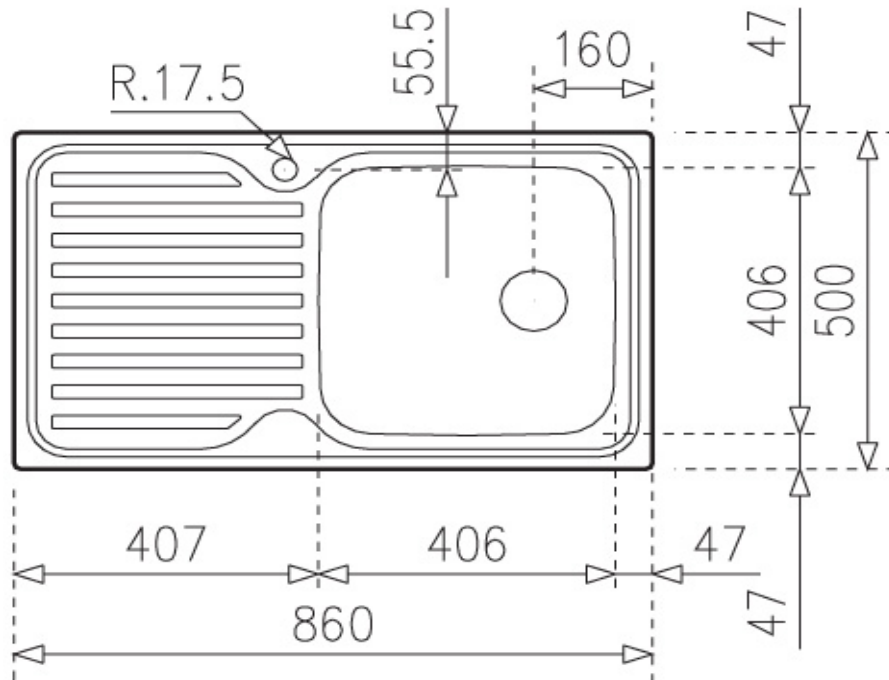

SPECIFICATION SHEET - kitchen sinks

BRAND:		Product Photo:
ORIGIN:	Spain	
SERIES:	Classic	
PRODUCT DESCRIPTION:	Stainless Steel Inset kitchen sink, 860.500.1B.RD with: single bowl size: 406 x 406 x 190 mm single tap hole, right drainboard A1 Waste basket strainer 3½" dia. of waste hole: Ø3½"	
MODEL No.	1111.9002	
FINISH/COLOUR:	Polished	
DIMENSIONS:	Overall (wxh): 860 x 500 mm	
OPTIONAL MATCHING PARTS:	PA Single sink bottle trap 1½"	

Technical Informations:

REMINDER:	Do not use cleaners containing abrasive cleansers, ammonia, bleach, acids, waxes, alcohol, solvents or other products not recommended for chrome. All information is for reference only, installation shall always be based on the actual product delivered.