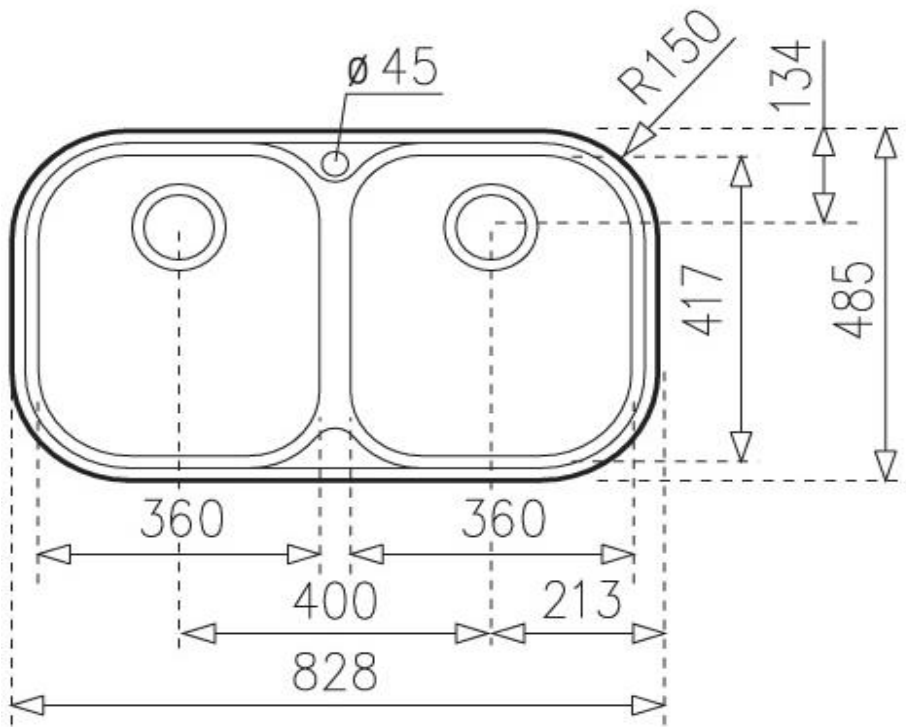

SPECIFICATION SHEET - kitchen sinks

BRAND:		Product Photo:
ORIGIN:	Spain	
SERIES:	Stylo	
PRODUCT DESCRIPTION:	Stainless Steel Inset kitchen sink STYLO.2B with: double bowl size: 360 x 417 x 170 mm single tap hole A1 Waste basket strainer 3½" dia. of waste hole: Ø3½"	
MODEL No.	1110.7027	
FINISH/COLOUR:	Stainless steel Polished	
DIMENSIONS:	Overall (w x h): 828 x 485 mm	
OPTIONAL MATCHING PARTS:	PM2 Double sink bottle trap 1½"	

Technical Informations:

REMINDER:	Do not use cleaners containing abrasive cleansers, ammonia, bleach, acids, waxes, alcohol, solvents or other products not recommended for chrome. All information is for reference only, installation shall always be based on the actual product delivered.