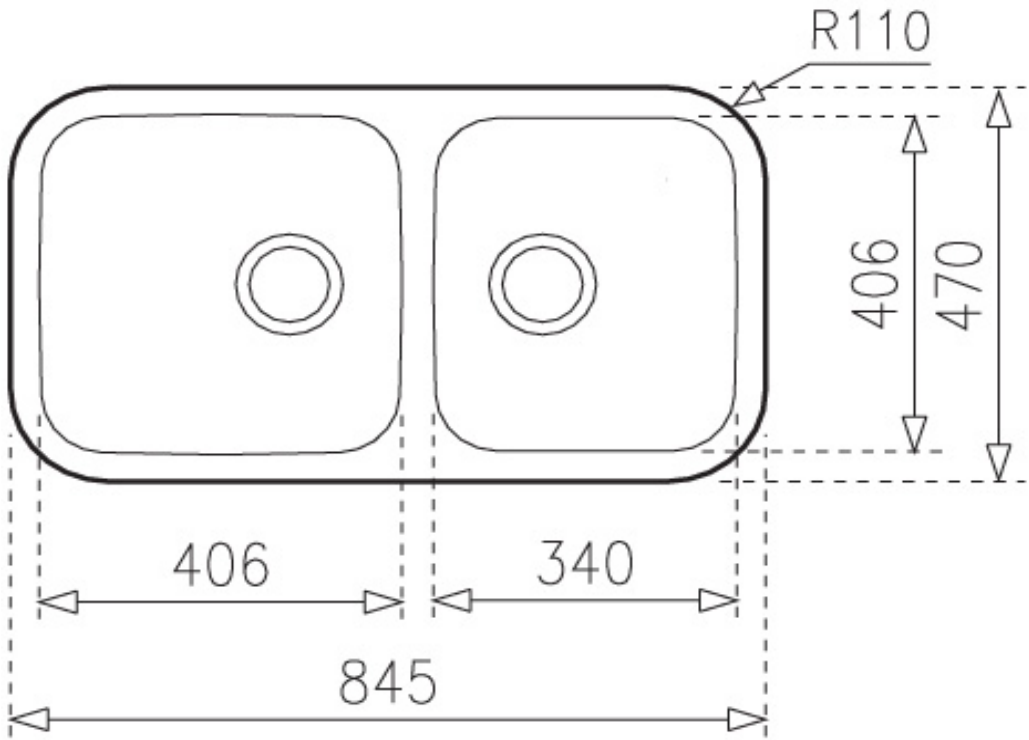

SPECIFICATION SHEET - kitchen sinks

BRAND:		Product Photo:
ORIGIN:	Spain	
SERIES:	Undermount	
PRODUCT DESCRIPTION:	Stainless Steel Undermount kitchen sink, BE 2B.845R with double bowl size: 406 x 406 x 180mm, 340 x 406 x 180 mm A1 Waste basket strainer 3½" dia. of waste hole: Ø3½"	
MODEL No.	1012.5029	
FINISH/COLOUR:	Polished	
DIMENSIONS:	Overall (wxh): 845 x 470 mm	
OPTIONAL MATCHING PARTS:	PM2 Double sink bottle trap 1½"	

Technical Informations:

REMINDER:	Do not use cleaners containing abrasive cleansers, ammonia, bleach, acids, waxes, alcohol, solvents or other products not recommended for chrome. All information is for reference only, installation shall always be based on the actual product delivered.