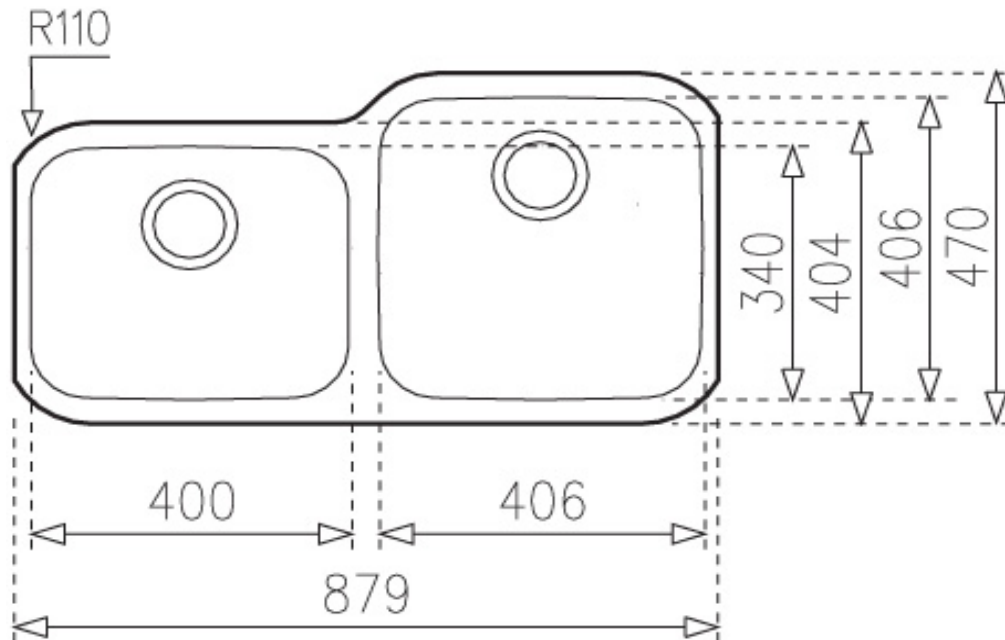

SPECIFICATION SHEET - kitchen sinks

BRAND:		Product Photo:
ORIGIN:	Spain	
SERIES:	Undermount	
PRODUCT DESCRIPTION:	Stainless Steel Undermount kitchen sink, BE 2B.880R with double bowl size: 406 x 406 x 180mm, 400 x 340 x 180 mm A1 Waste basket strainer 3½" dia. of waste hole: Ø3½"	
MODEL No.	1012.5027	
FINISH/COLOUR:	Polished	
DIMENSIONS:	Overall (wxh): 880 x 470 mm	
Bowl (wxhxd)	406 x 406 x 180 mm	
OPTIONAL MATCHING PARTS:	PM2 Double sink bottle trap 1½"	

Technical Informations:

REMINDER:	Do not use cleaners containing abrasive cleansers, ammonia, bleach, acids, waxes, alcohol, solvents or other products not recommended for chrome. All information is for reference only, installation shall always be based on the actual product delivered.