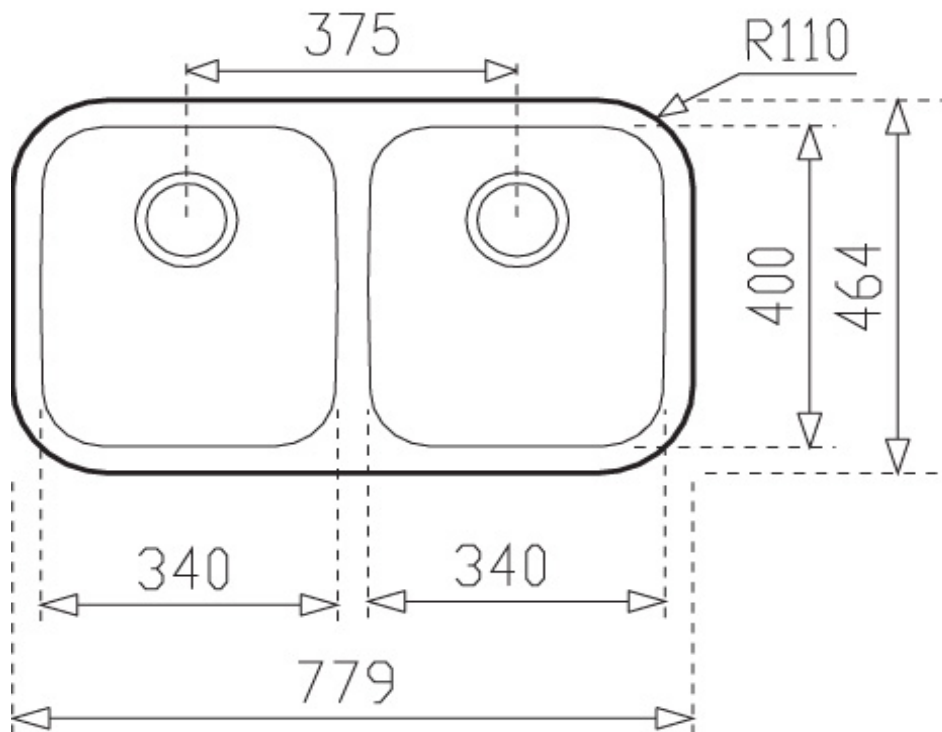

SPECIFICATION SHEET - kitchen sinks

BRAND:		Product Photo:
ORIGIN:	Spain	
SERIES:	Undermount	
PRODUCT DESCRIPTION:	Stainless Steel Undermount kitchen sink, BE.2B.780 with: double bowl size: 340 x 400 x 180 mm A1 Waste basket strainer 3½" dia. of waste hole: Ø3½"	
MODEL No.	1012.5026	
FINISH/COLOUR:	Polished	
DIMENSIONS:	Overall (wxh): 780 x 464 mm	
OPTIONAL MATCHING PARTS:	PM2 Double sink bottle trap 1½"	

Technical Informations:

REMINDER:	Do not use cleaners containing abrasive cleansers, ammonia, bleach, acids, waxes, alcohol, solvents or other products not recommended for chrome. All information is for reference only, installation shall always be based on the actual product delivered.