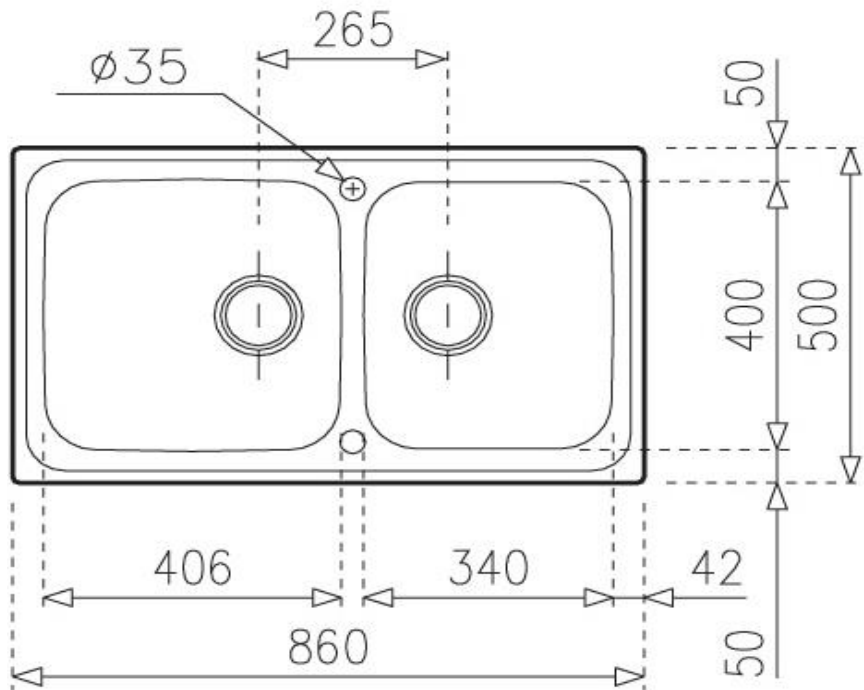

SPECIFICATION SHEET - kitchen sinks

BRAND:		Product Photo:
ORIGIN:	Spain	
SERIES:	Classic	
PRODUCT DESCRIPTION:	Stainless Steel Inset kitchen sink, 860.500.2B PLUS with: double bowl size: 406 x 406 x 250 mm, 340 x 400 x 200 mm single tap hole , overflow A1 Waste basket strainer 3½"	
MODEL No.	1011.9500	
FINISH/COLOUR:	Polished	
DIMENSIONS:	'Overall (wxh): 860 X 500 mm	
OPTIONAL MATCHING PARTS:	PM2 Double sink bottle trap 1½"	

Technical Informations:

REMINDER:	Do not use cleaners containing abrasive cleansers, ammonia, bleach, acids, waxes, alcohol, solvents or other products not recommended for chrome. All information is for reference only, installation shall always be based on the actual product delivered.