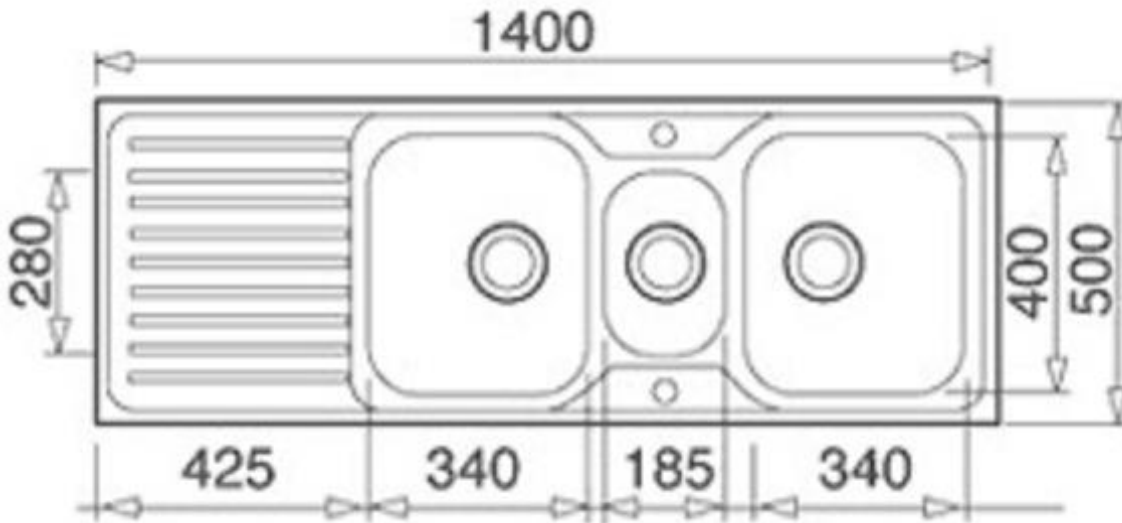

SPECIFICATION SHEET - kitchen sinks

BRAND:		Product Photo:
ORIGIN:	Spain	
SERIES:	Classic	
PRODUCT DESCRIPTION:	Stainless Steel Inset kitchen sink, 1400.500.2.5B.1D with: double bowl size: 340 x 400 x 199 mm, 185 x 280 x 139 mm, left drainboard single tap hole A1 waste basket stainer 3 1/2"	
MODEL No.	1011.9081	
FINISH/COLOUR:	Polished	
DIMENSIONS:	Overall (wxh):1400 X 500 mm	
OPTIONAL MATCHING PARTS:	PM2 Double sink bottle trap 1½"	

Technical Informations:

REMINDER:	Do not use cleaners containing abrasive cleansers, ammonia, bleach, acids, waxes, alcohol, solvents or other products not recommended for chrome. All information is for reference only, installation shall always be based on the actual product delivered.