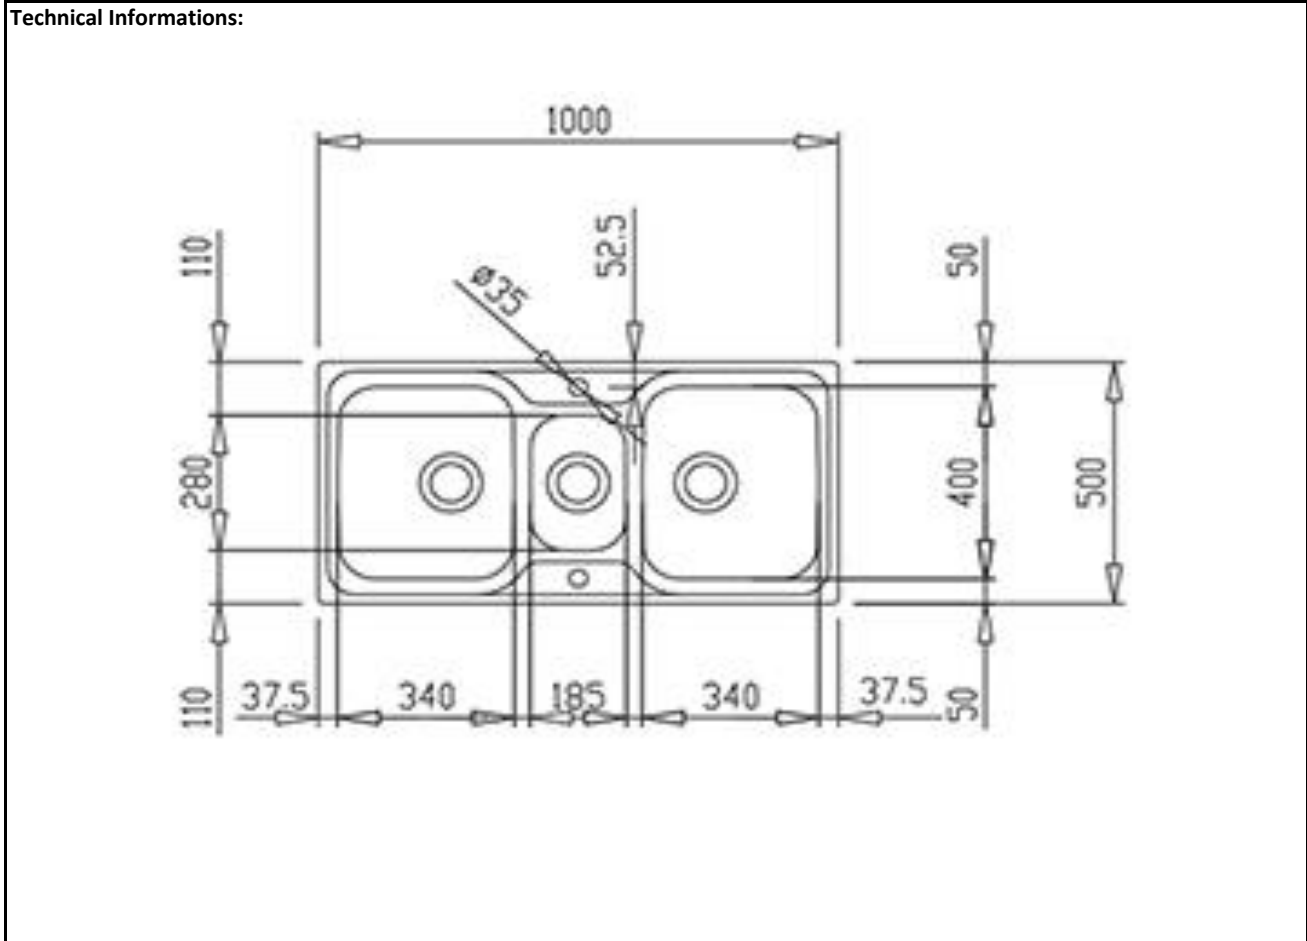

SPECIFICATION SHEET - kitchen sinks

BRAND:		Product Photo: 
ORIGIN:	Spain	
SERIES:	Classic	
PRODUCT DESCRIPTION:	Stainless Steel Inset kitchen sink, 1000.500.2B with: double bowl size: 340 x 400 x 196 mm, 185 x 280 x 136 mm single tap hole , overflow A1 Waste basket strainer 3½"	
MODEL No.	1011.9080	
FINISH/COLOUR:	Polished	
DIMENSIONS:	'Overall (wxh): 1000 X 500 mm	
OPTIONAL MATCHING PARTS:	PM2 Double sink bottle trap 1½"	