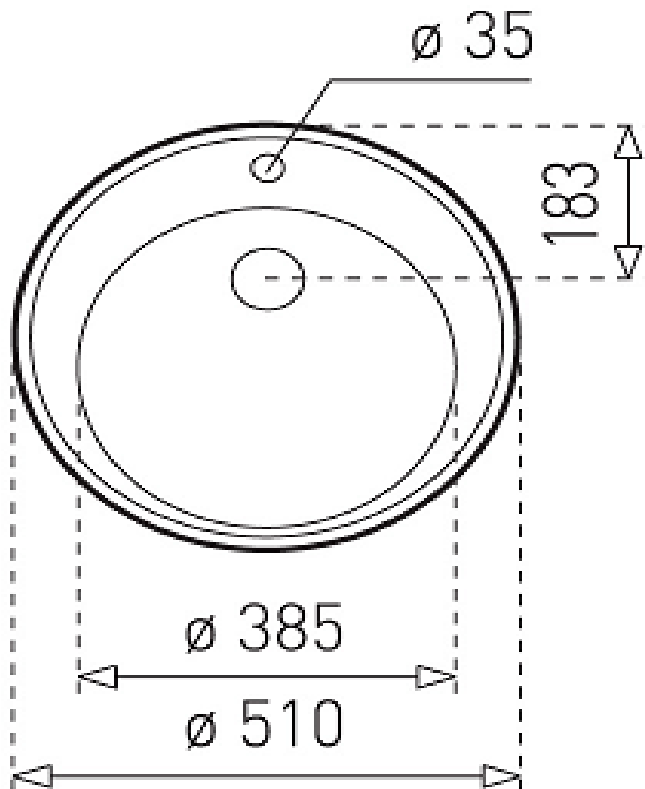

SPECIFICATION SHEET - kitchen sinks

BRAND:		Product Photo:
ORIGIN:	Spain	
SERIES:	Esfera	
PRODUCT DESCRIPTION:	Stainless Steel Inset kitchen sink, CENTROVAL.1B with: single bowl size: 385 X 160 mm single tap hole A1 Waste basket strainer 3½"	
MODEL No.	1011.1011	
FINISH/COLOUR:	Polished	
DIMENSIONS:	Ø 510 mm	
OPTIONAL MATCHING PARTS:	PA Single sink bottle trap 1½"	

Technical Informations:

REMINDER:	Do not use cleaners containing abrasive cleansers, ammonia, bleach, acids, waxes, alcohol, solvents or other products not recommended for chrome. All information is for reference only, installation shall always be based on the actual product delivered.