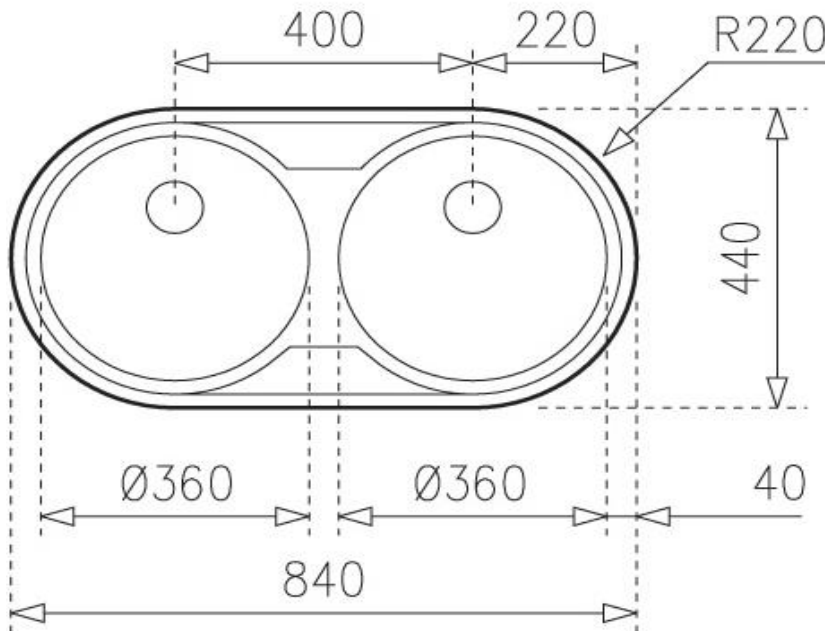

SPECIFICATION SHEET - kitchen sinks

BRAND:		Product Photo:
ORIGIN:	Spain	
SERIES:	Esfera	
PRODUCT DESCRIPTION:	Stainless Steel Inset kitchen sink, DR80.2B with: double bowl size: $\varnothing$ 360 x 160 mm single tap hole, A1 Waste basket strainer 3½" dia. of waste hole: $\varnothing$3½"	
MODEL No.	1011.0010	
FINISH/COLOUR:	Polished	
DIMENSIONS:	Overall (wxh): 840 x 440 mm	
OPTIONAL MATCHING PARTS:	PM Double sink bottle trap 1½"	

Technical Informations:

REMINDER:	Do not use cleaners containing abrasive cleansers, ammonia, bleach, acids, waxes, alcohol, solvents or other products not recommended for chrome. All information is for reference only, installation shall always be based on the actual product delivered.