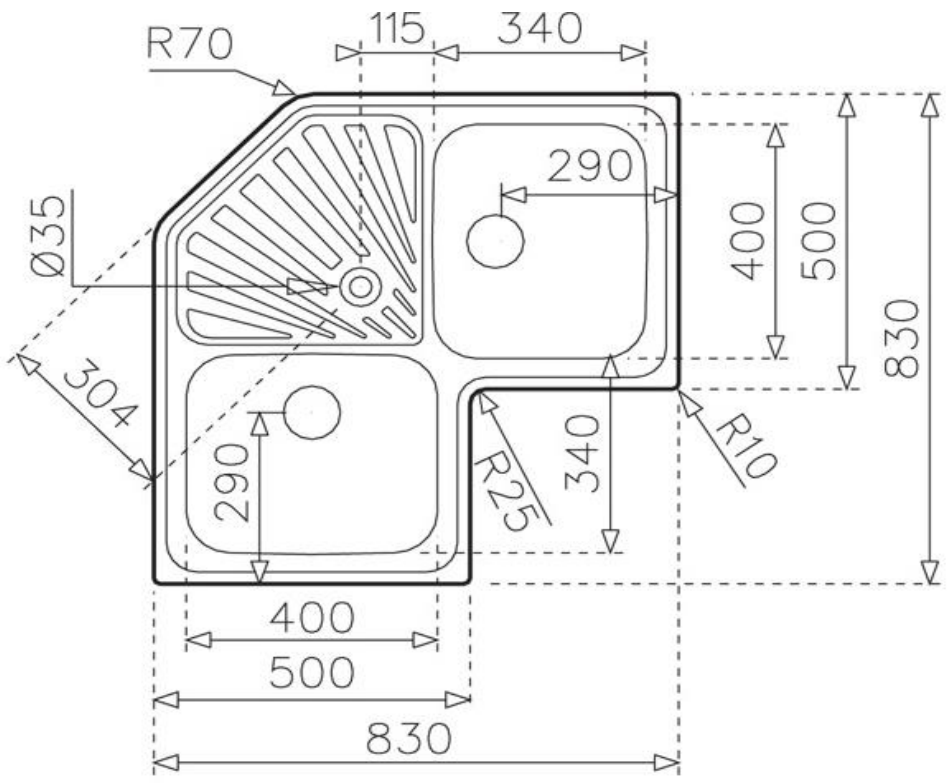

SPECIFICATION SHEET - kitchen sinks

BRAND:		Product Photo:
ORIGIN:	Spain	
SERIES:	Classic	
PRODUCT DESCRIPTION:	Stainless Steel Inset kitchen sink, ANGULAR.2B with: double bowl size: 340 x 400 x 187 mm single tap hole A1 Waste basket strainer 3½" dia. of waste hole: Ø3½"	
MODEL No.	1011.8005	
FINISH/COLOUR:	Polished or microtextured	
DIMENSIONS:	Overall (wxh): 830 x 830 mm	
Optional matching parts	2 pcs PA Single sink bottle trap 1½"	

Technical Informations:

REMINDER: Do not use cleaners containing abrasive cleansers, ammonia, bleach, acids, waxes, alcohol, solvents or other products not recommended for chrome.
All information is for reference only, installation shall always be based on the actual product delivered.