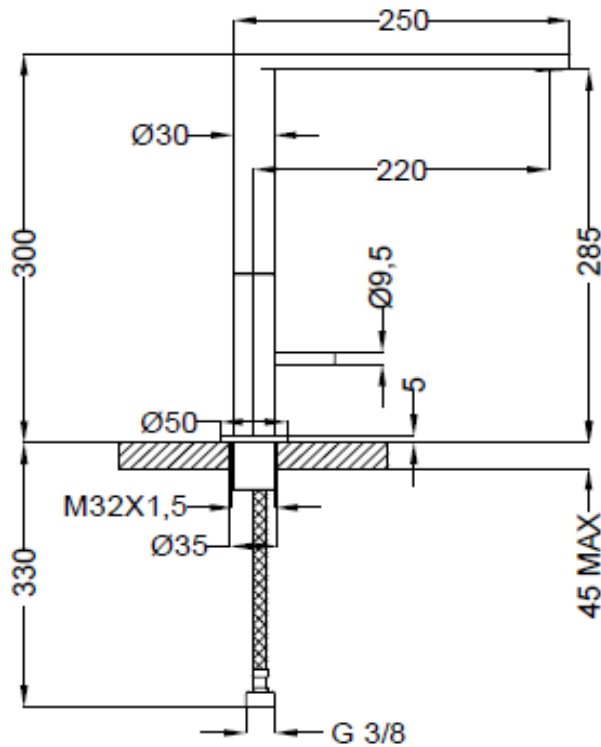

SPECIFICATION SHEET - fittings

BRAND:		Product Photo:
ORIGIN:	Italy	
SERIES:	LILLO	
PRODUCT DESCRIPTION:	Single lever sink mixer with high swivel spout	
MODEL No.	98545	
FINISH/COLOUR:	Chrome	
DIMENSIONS:	250mm L x 300mm H 220mm spout projection	
OPTIONAL MATCHING PARTS:	2x angle valve 1/2"x3/8" (no nuts)	

Technical Informations:

REMINDER:	Pipe flushing must be done before faucets are installed. Failure to do so voids the warranty.
	Do not use cleaners containing abrasive cleansers, ammonia, bleach, acids, waxes, alcohol, solvents or other products not recommended for chrome.
	All information is for reference only, installation shall always be based on the actual product delivered.