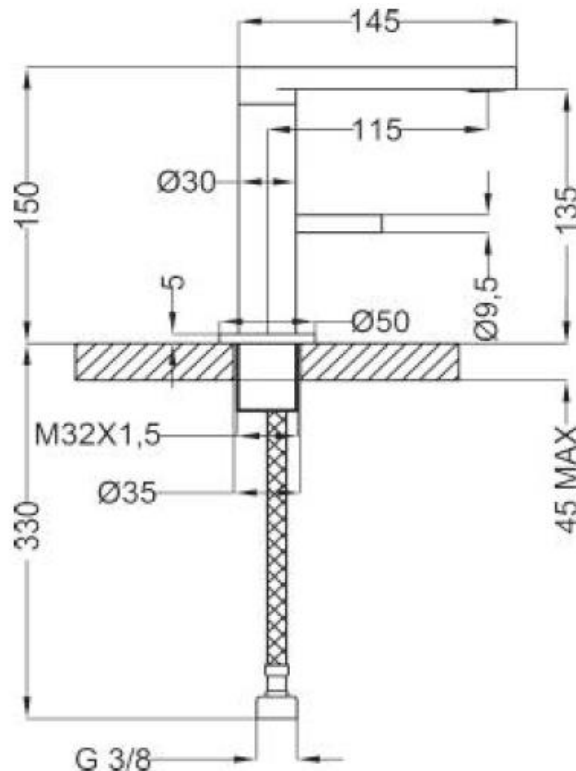

SPECIFICATION SHEET - fittings

BRAND:		Product Photo:
ORIGIN:	Italy	
SERIES:	LILLO	
PRODUCT DESCRIPTION:	Single lever Basin mixer with 1 ¼" push type pop-up, with 3/8" connection hoses	
MODEL No.	98301	
FINISH/COLOUR:	Chrome	
DIMENSIONS:	145mm L x 150mm H 115mm spout projection	
OPTIONAL MATCHING PARTS:	2x angle valve 1/2"x3/8" (no nuts) 1x basin waste trap	

Technical Informations:

REMINDER:	Pipe flushing must be done before faucets are installed. Failure to do so voids the warranty. Do not use cleaners containing abrasive cleansers, ammonia, bleach, acids, waxes, alcohol, solvents or other products not recommended for chrome. All information is for reference only, installation shall always be based on the actual product delivered.