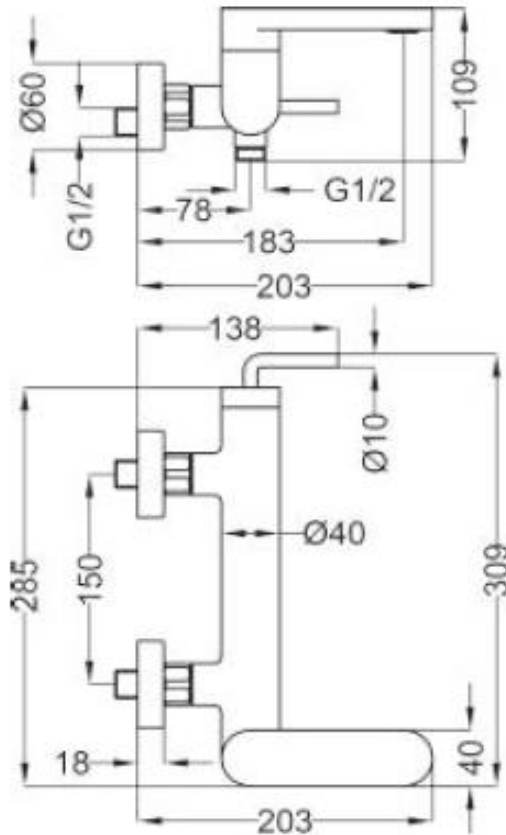

SPECIFICATION SHEET - fittings

BRAND:		Product Photo:
ORIGIN:	Italy	
SERIES:	LILLO	
PRODUCT DESCRIPTION:	Exposed single lever bath/shower mixer with handshower set	
MODEL No.	98150	
FINISH/COLOUR:	Chrome	
DIMENSIONS:		
OPTIONAL MATCHING PARTS:		

Technical Informations:

REMINDER:	Pipe flushing must be done before faucets are installed. Failure to do so voids the warranty. Do not use cleaners containing abrasive cleansers, ammonia, bleach, acids, waxes, alcohol, solvents or other products not recommended for chrome. All information is for reference only, installation shall always be based on the actual product delivered.