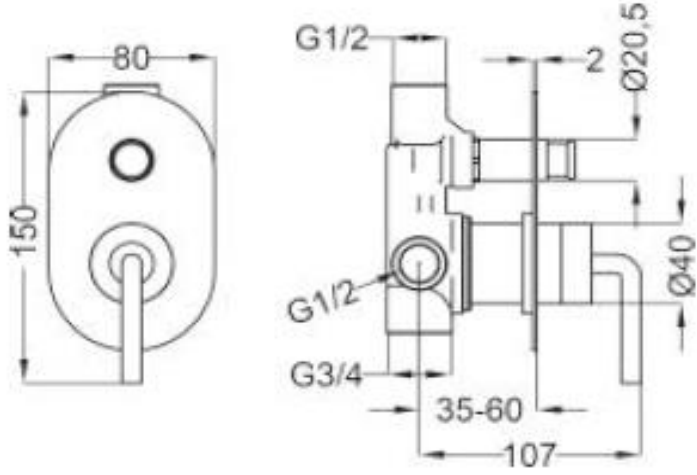

SPECIFICATION SHEET - fittings

BRAND:		Product Photo:
ORIGIN:	Italy	
SERIES:	LILLO	
PRODUCT DESCRIPTION:	Built in single lever bath/shower mixer with diverter	
MODEL No.	98010	
FINISH/COLOUR:	Chrome	
DIMENSIONS:		
OPTIONAL MATCHING PARTS:	Bath spout or showers	

Technical Informations:

REMINDER:	Pipe flushing must be done before faucets are installed. Failure to do so voids the warranty.
	Do not use cleaners containing abrasive cleansers, ammonia, bleach, acids, waxes, alcohol, solvents or other products not recommended for chrome.
	All information is for reference only, installation shall always be based on the actual product delivered.