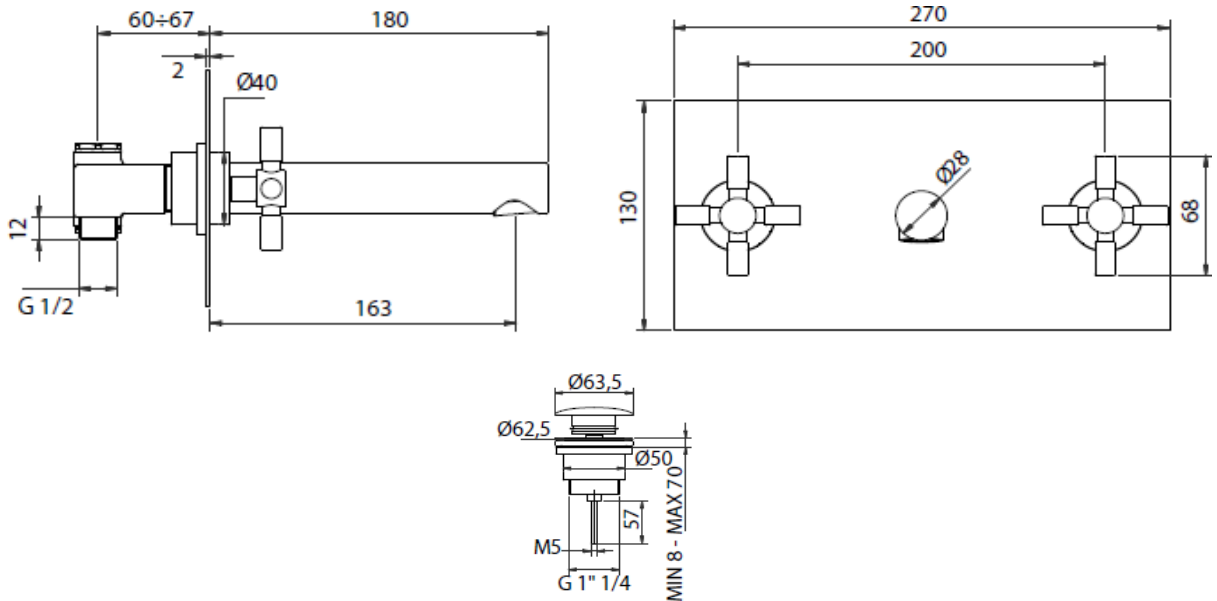

REMINDER:	Pipe flushing must be done before faucets are installed. Failure to do so voids the warranty. Do not use cleaners containing abrasive cleansers, ammonia, bleach, acids, waxes, alcohol, solvents or other products not recommended for chrome. All information is for reference only, installation shall always be based on the actual product delivered.