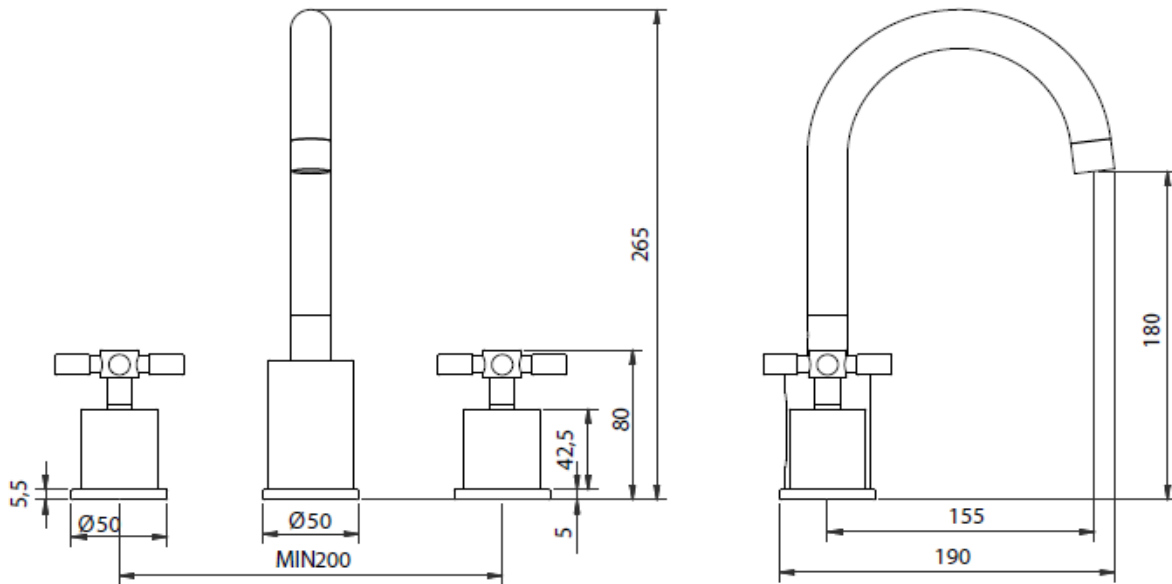

SPECIFICATION SHEET - fittings

BRAND:		Product Photo:
ORIGIN:	Italy	
SERIES:	VERTIGO	
PRODUCT DESCRIPTION:	3hole basin mixer with 1¼" pull type pop-up with 3/8" connection hoses	
MODEL No.	93315	
FINISH/COLOUR:	Chrome	
DIMENSIONS:	190mm length, 265mm height 155mm spout projection	
OPTIONAL MATCHING PARTS:	2x angle valve 1/2"x3/8" (no nuts)	

Technical Informations:

REMINDER:	Pipe flushing must be done before faucets are installed. Failure to do so voids the warranty.
	Do not use cleaners containing abrasive cleansers, ammonia, bleach, acids, waxes, alcohol, solvents or other products not recommended for chrome.
	All information is for reference only, installation shall always be based on the actual product delivered.