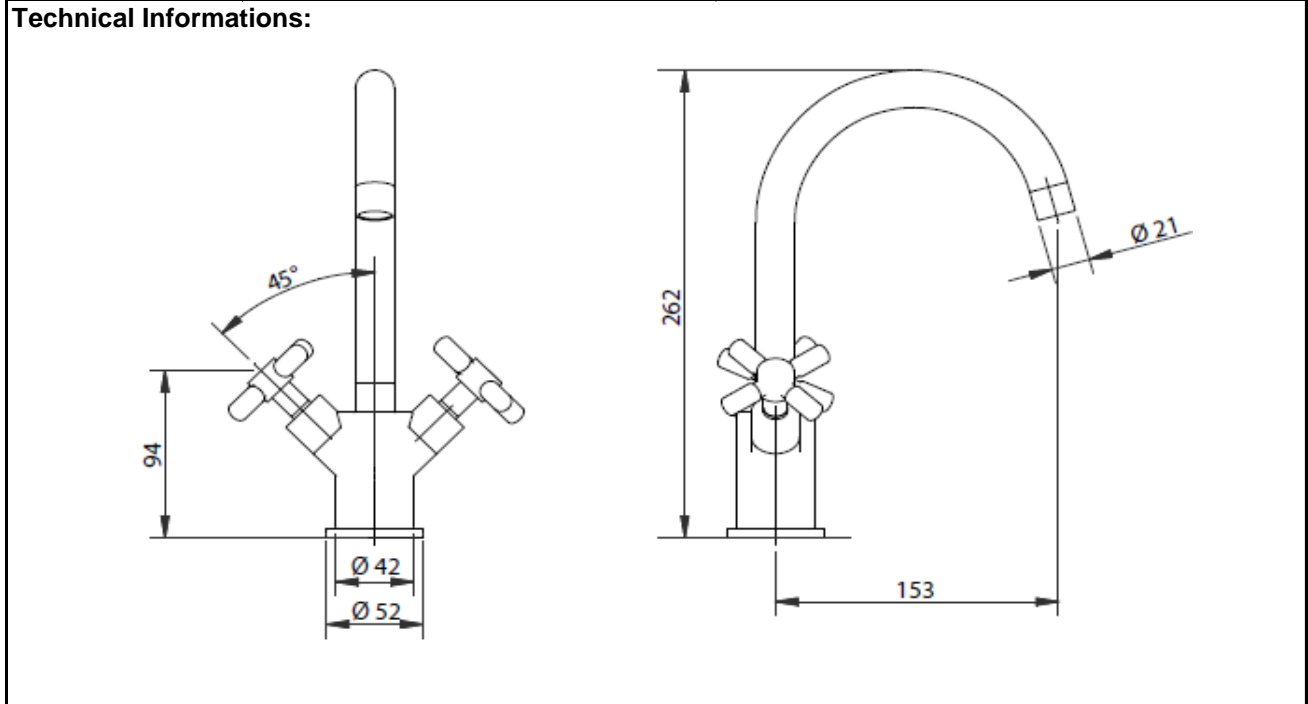

SPECIFICATION SHEET - fittings

BRAND:		Product Photo: 
ORIGIN:	Italy	
SERIES:	VERTIGO	
PRODUCT DESCRIPTION:	Basin mixer with 1¼" pull type pop-up with 3/8" connection hoses	
MODEL No.	93301	
FINISH/COLOUR:	Chrome	
DIMENSIONS:	262mm height 153mm spout projection	
OPTIONAL MATCHING PARTS:	2x angle valve 1/2"x3/8" (no nuts)	