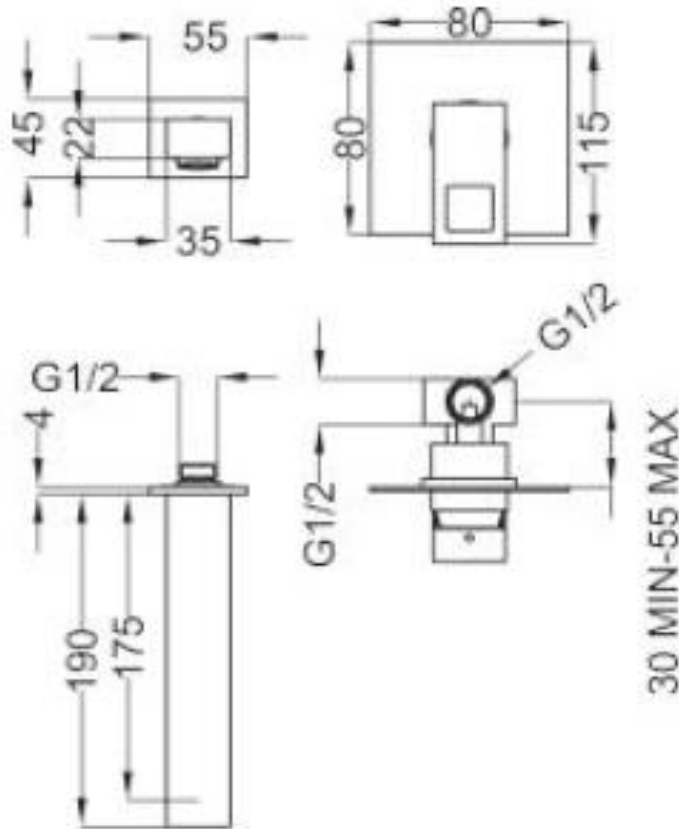

SPECIFICATION SHEET - fittings

BRAND:		Product Photo:
ORIGIN:	Italy	
SERIES:	BLOG	
PRODUCT DESCRIPTION:	Wall-mounted single lever basin mixer without escutcheon, with 1-1/4" push type pop up	
MODEL No.	8G318	
FINISH/COLOUR:	Chrome	
DIMENSIONS:	190mm L 175mm spout projection	
OPTIONAL MATCHING PARTS:	1x basin waste trap	

Technical Informations:

REMINDER:	Pipe flushing must be done before faucets are installed. Failure to do so voids the warranty. Do not use cleaners containing abrasive cleansers, ammonia, bleach, acids, waxes, alcohol, solvents or other products not recommended for chrome. All information is for reference only, installation shall always be based on the actual product delivered.