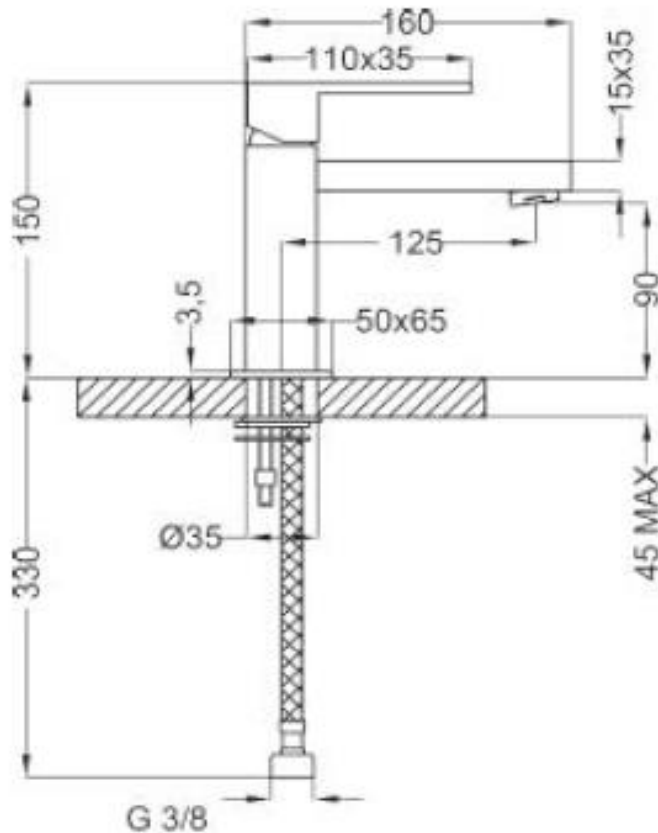

SPECIFICATION SHEET - fittings

BRAND:		Product Photo:
ORIGIN:	Italy	
SERIES:	BLOG	
PRODUCT DESCRIPTION:	Single lever Basin mixer with 1-1/4" push type pop up with 3/8" connection hoses	
MODEL No.	8G301	
FINISH/COLOUR:	Chrome	
DIMENSIONS:	160mm length, 150mm height 125mm spout projection	
OPTIONAL MATCHING PARTS:	2x angle valve 1/2"x3/8" (no nuts) 1x basin waste trap	

Technical Informations:

REMINDER:	Pipe flushing must be done before faucets are installed. Failure to do so voids the warranty. Do not use cleaners containing abrasive cleansers, ammonia, bleach, acids, waxes, alcohol, solvents or other products not recommended for chrome. All information is for reference only, installation shall always be based on the actual product delivered.