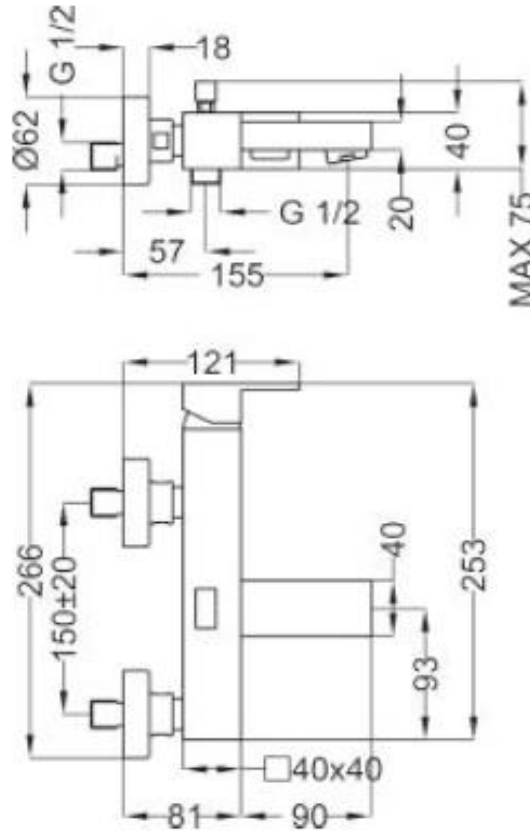

SPECIFICATION SHEET - fittings

BRAND:		Product Photo:
ORIGIN:	Italy	
SERIES:	BLOG	
PRODUCT DESCRIPTION:	Exposed single lever bath/shower mixer with handshower set	
MODEL No.	8G150	
FINISH/COLOUR:	Chrome	
DIMENSIONS:	171mm L x 266mm W 155mm spout projection	
OPTIONAL MATCHING PARTS:		

Technical Informations:

REMINDER:	Pipe flushing must be done before faucets are installed. Failure to do so voids the warranty. Do not use cleaners containing abrasive cleansers, ammonia, bleach, acids, waxes, alcohol, solvents or other products not recommended for chrome. All information is for reference only, installation shall always be based on the actual product delivered.