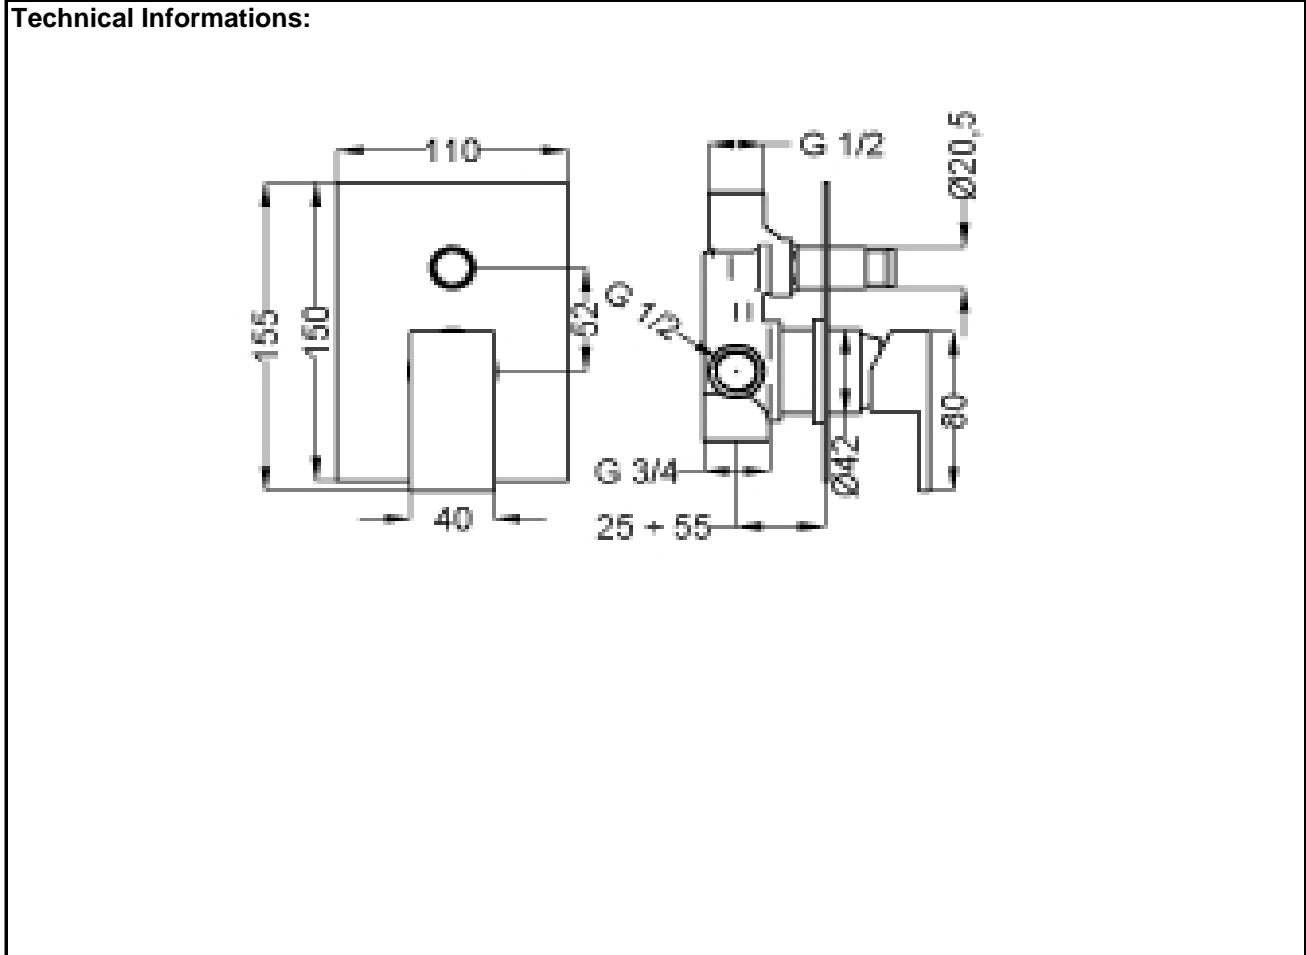

## SPECIFICATION SHEET - fittings

<b>BRAND:</b>		<b>Product Photo:</b>  
<b>ORIGIN:</b>	Italy	
<b>SERIES:</b>	<b>BLOG</b>	
<b>PRODUCT DESCRIPTION:</b>	Concealed single lever bath/shower mixer 1/2" with diverter	
<b>MODEL No.</b>	8G010	
<b>FINISH/COLOUR:</b>	Chrome	
<b>DIMENSIONS:</b>		
<b>OPTIONAL MATCHING PARTS:</b>	Bath spout and or shower	