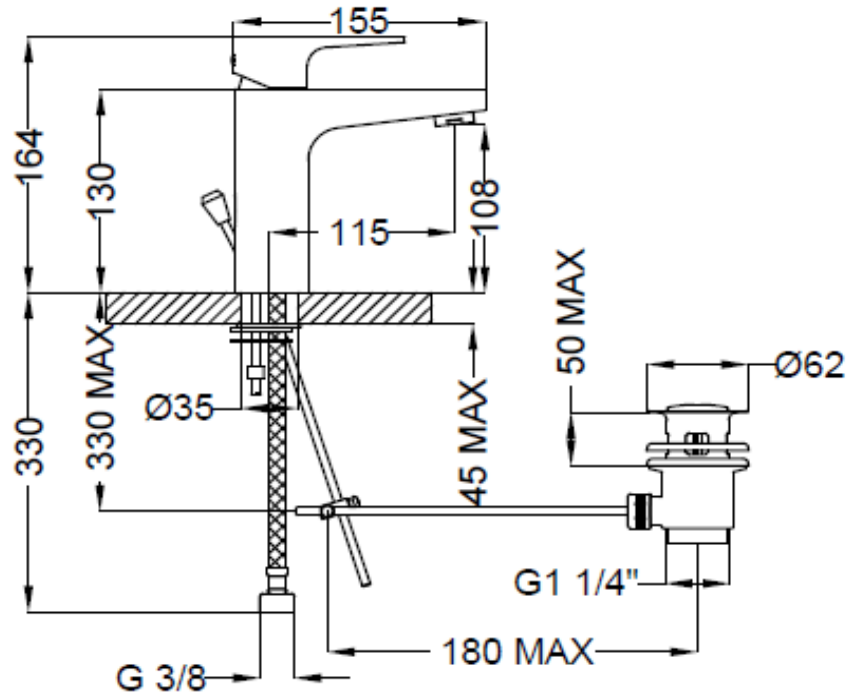

SPECIFICATION SHEET - fittings

BRAND:		Product Photo:
ORIGIN:	Italy	
SERIES:	FONTE	
PRODUCT DESCRIPTION:	Single lever Basin mixer with 1-1/4" pull type pop up, with 3/8" connection hoses	
MODEL No.	8F301	
FINISH/COLOUR:	Chrome	
DIMENSIONS:	164mm height 115mm spout projection	
OPTIONAL MATCHING PARTS:	2x angle valve 1/2"x3/8" (no nuts) 1x basin waste trap	

Technical Informations:

REMINDER:	Pipe flushing must be done before faucets are installed. Failure to do so voids the warranty.
	Do not use cleaners containing abrasive cleansers, ammonia, bleach, acids, waxes, alcohol, solvents or other products not recommended for chrome.
	All information is for reference only, installation shall always be based on the actual product delivered.