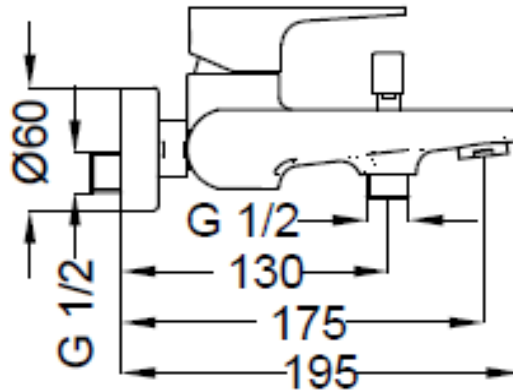

SPECIFICATION SHEET - fittings

BRAND:		Product Photo:
ORIGIN:	Italy	
SERIES:	FORTE	
PRODUCT DESCRIPTION:	Exposed single lever bath/shower mixer with handshower set	
MODEL No.	8F150	
FINISH/COLOUR:	Chrome	
DIMENSIONS:	195mm L x 210mm W x 105mm H 175mm spout projection	
OPTIONAL MATCHING PARTS:		

Technical Informations:

REMINDER:	Pipe flushing must be done before faucets are installed. Failure to do so voids the warranty.
	Do not use cleaners containing abrasive cleansers, ammonia, bleach, acids, waxes, alcohol, solvents or other products not recommended for chrome.
	All information is for reference only, installation shall always be based on the actual product delivered.