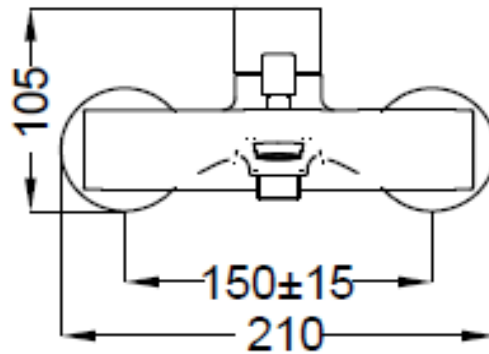

SPECIFICATION SHEET - fittings

BRAND:		Product Photo:
ORIGIN:	Italy	
SERIES:	FORTE	
PRODUCT DESCRIPTION:	Exposed single lever bath/shower mixer with handshower set	
MODEL No.	8F150	
FINISH/COLOUR:	Chrome	
DIMENSIONS:	195mm L x 210mm W x 105mm H 175mm spout projection	
OPTIONAL MATCHING PARTS:		

Technical Informations:

REMINDER:	Pipe flushing must be done before faucets are installed. Failure to do so voids the warranty.
	Do not use cleaners containing abrasive cleansers, ammonia, bleach, acids, waxes, alcohol, solvents or other products not recommended for chrome.
	All information is for reference only, installation shall always be based on the actual product delivered.