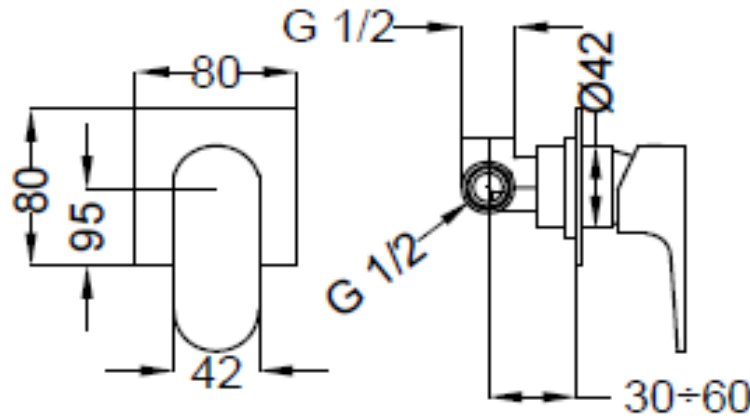

SPECIFICATION SHEET - fittings

BRAND:		Product Photo:
ORIGIN:	Italy	
SERIES:	FONTE	
PRODUCT DESCRIPTION:	Built-in single lever shower mixer	
MODEL No.	8F010	
FINISH/COLOUR:	Chrome	
DIMENSIONS:	80 x 80mm	
OPTIONAL MATCHING PARTS:	1x shower	

Technical Informations:

REMINDER:	Pipe flushing must be done before faucets are installed. Failure to do so voids the warranty. Do not use cleaners containing abrasive cleansers, ammonia, bleach, acids, waxes, alcohol, solvents or other products not recommended for chrome. All information is for reference only, installation shall always be based on the actual product delivered.